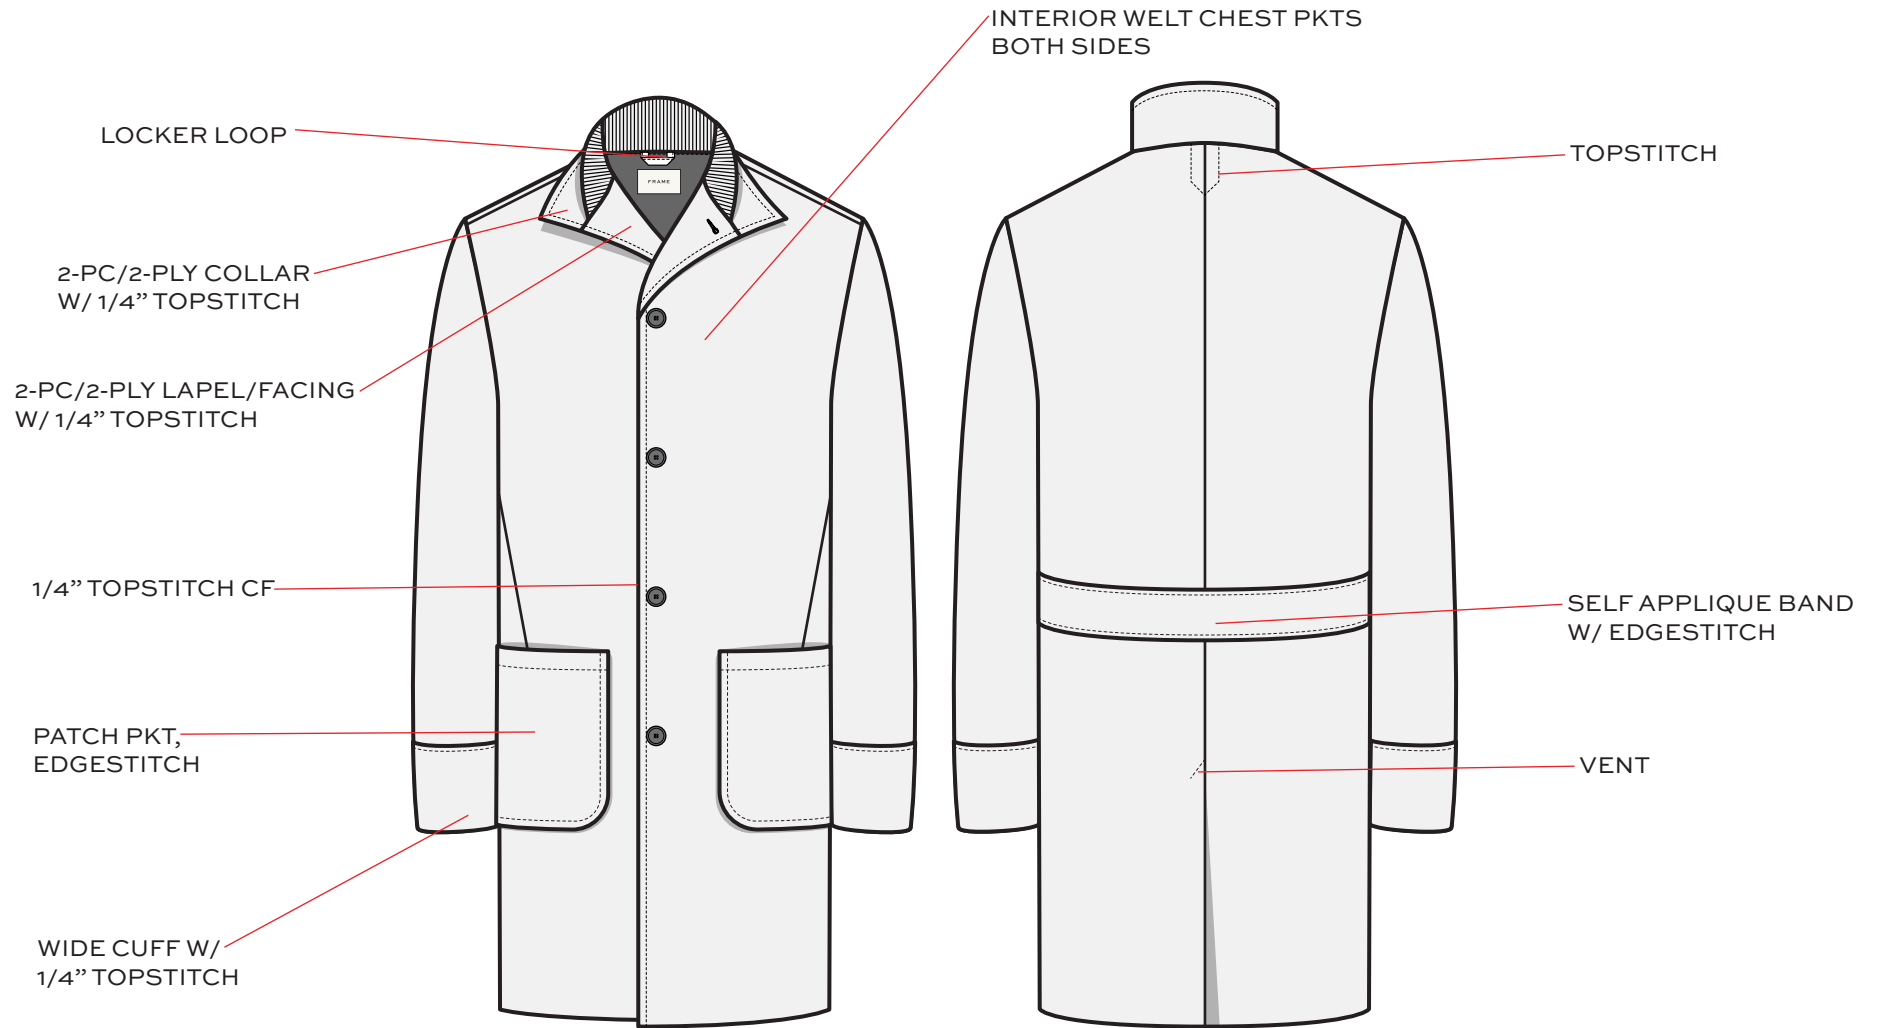

FRAME

CONSTRUCTION CALLOUTS

PS20