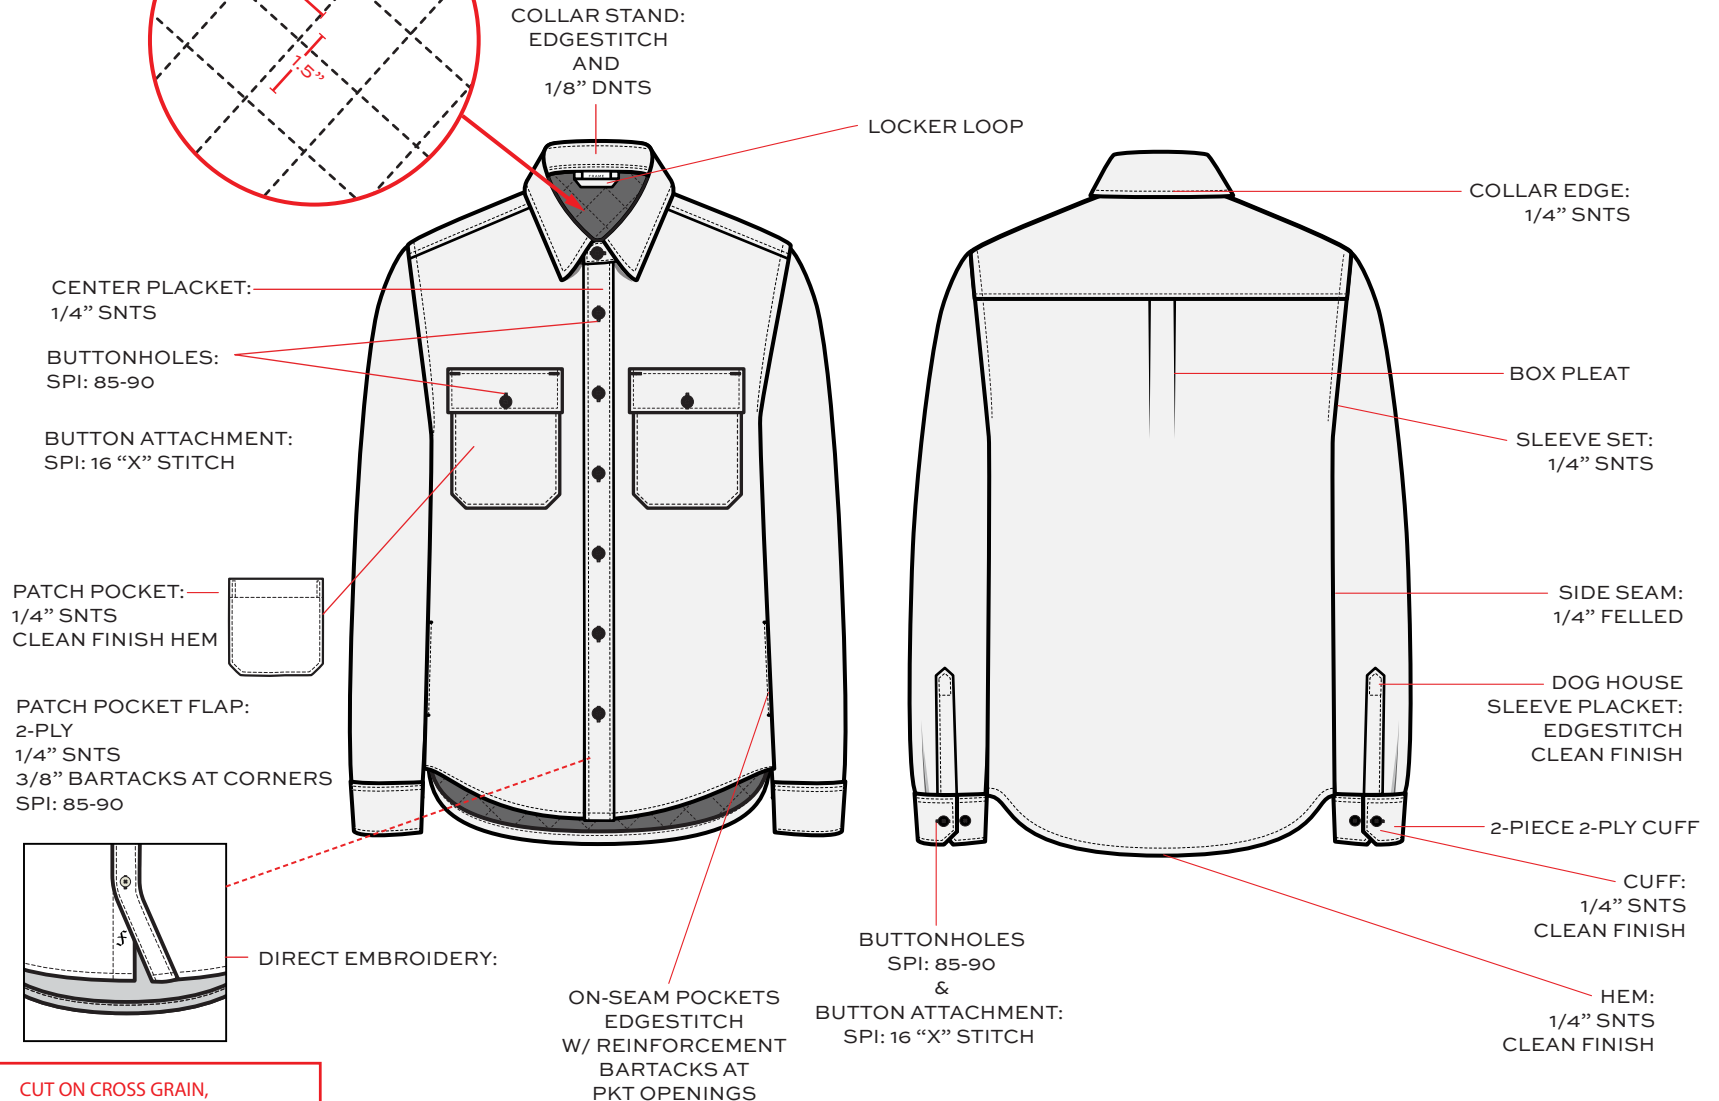

FRAME

CONSTRUCTION CALLOUTS

PS20

QUILTING PATTERN

CUT ON CROSS GRAIN,
UNLESS OTHERWISE SPECIFIED:

- -COLLAR
- -COLLAR STAND
- -YOKE
- -CUFFS