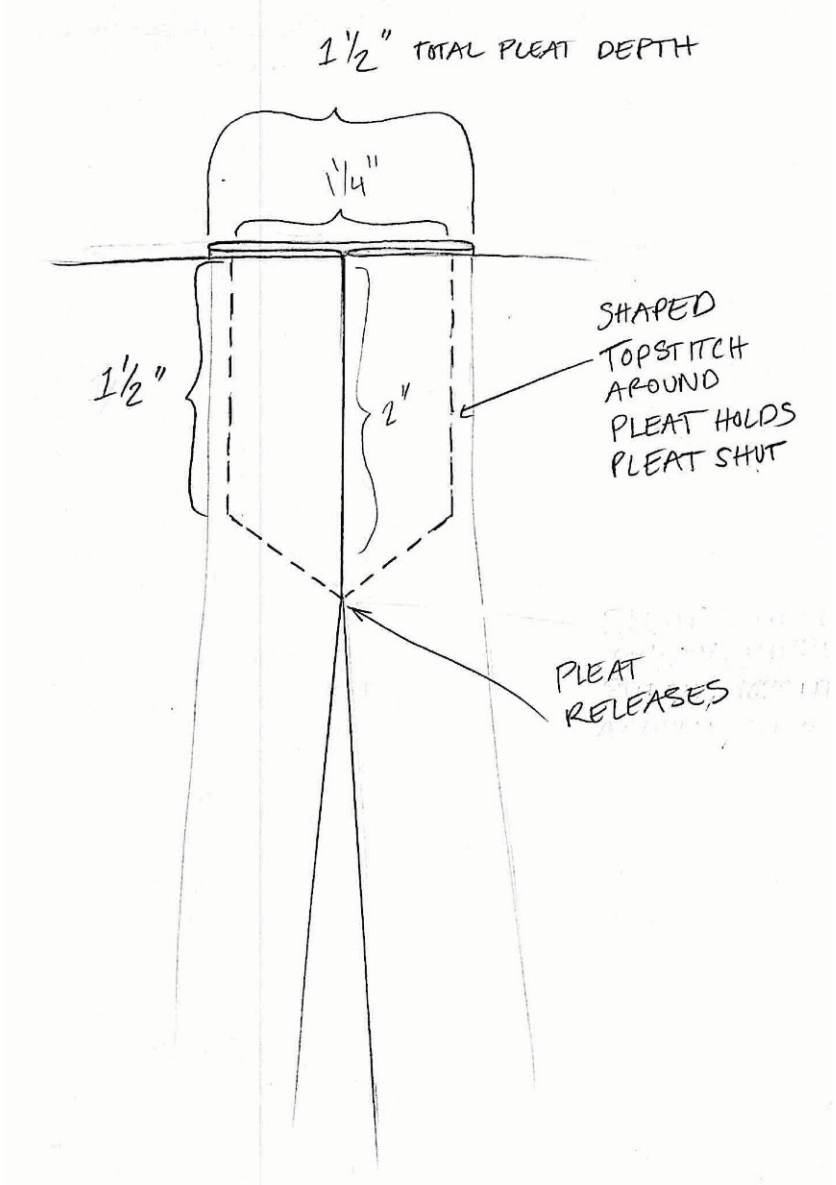

## CONSTRUCTION CALLOUTS

SS20

- \* UNLINED TOP
- \* FUSE STAND COLLAR, CUFFS, PLACKET, POCKET FLAPS
- \* SEE SEPARATE SKETCH FOR COMBO PLACEMENT
- \* SELF SLEEVE HEAD

CB PLEAT DETAIL