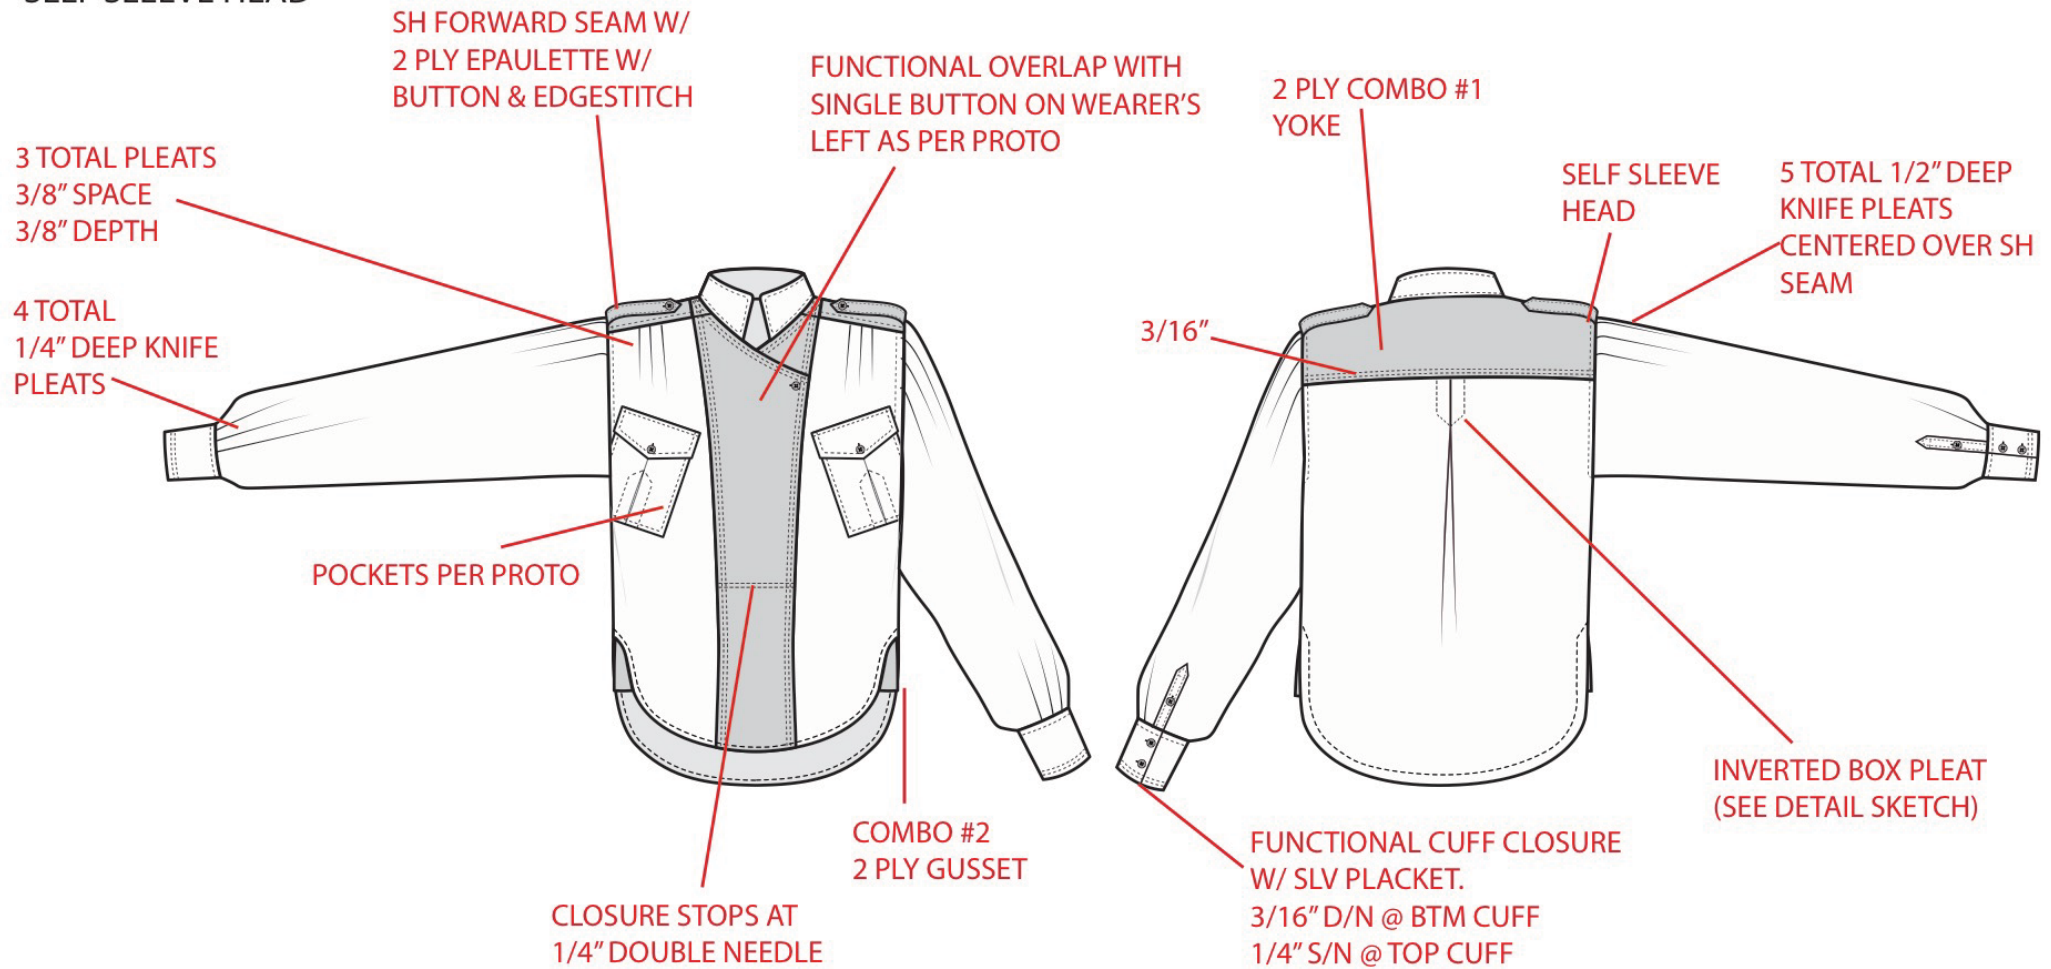

## CONSTRUCTION CALLOUTS

SS20

- \* UNLINED TOP
- \* FUSE STAND COLLAR, CUFFS, PLACKET, POCKET FLAPS
- \* SEE SEPARATE SKETCH FOR COMBO PLACEMENT
- \* SELF SLEEVE HEAD

CB PLEAT DETAIL