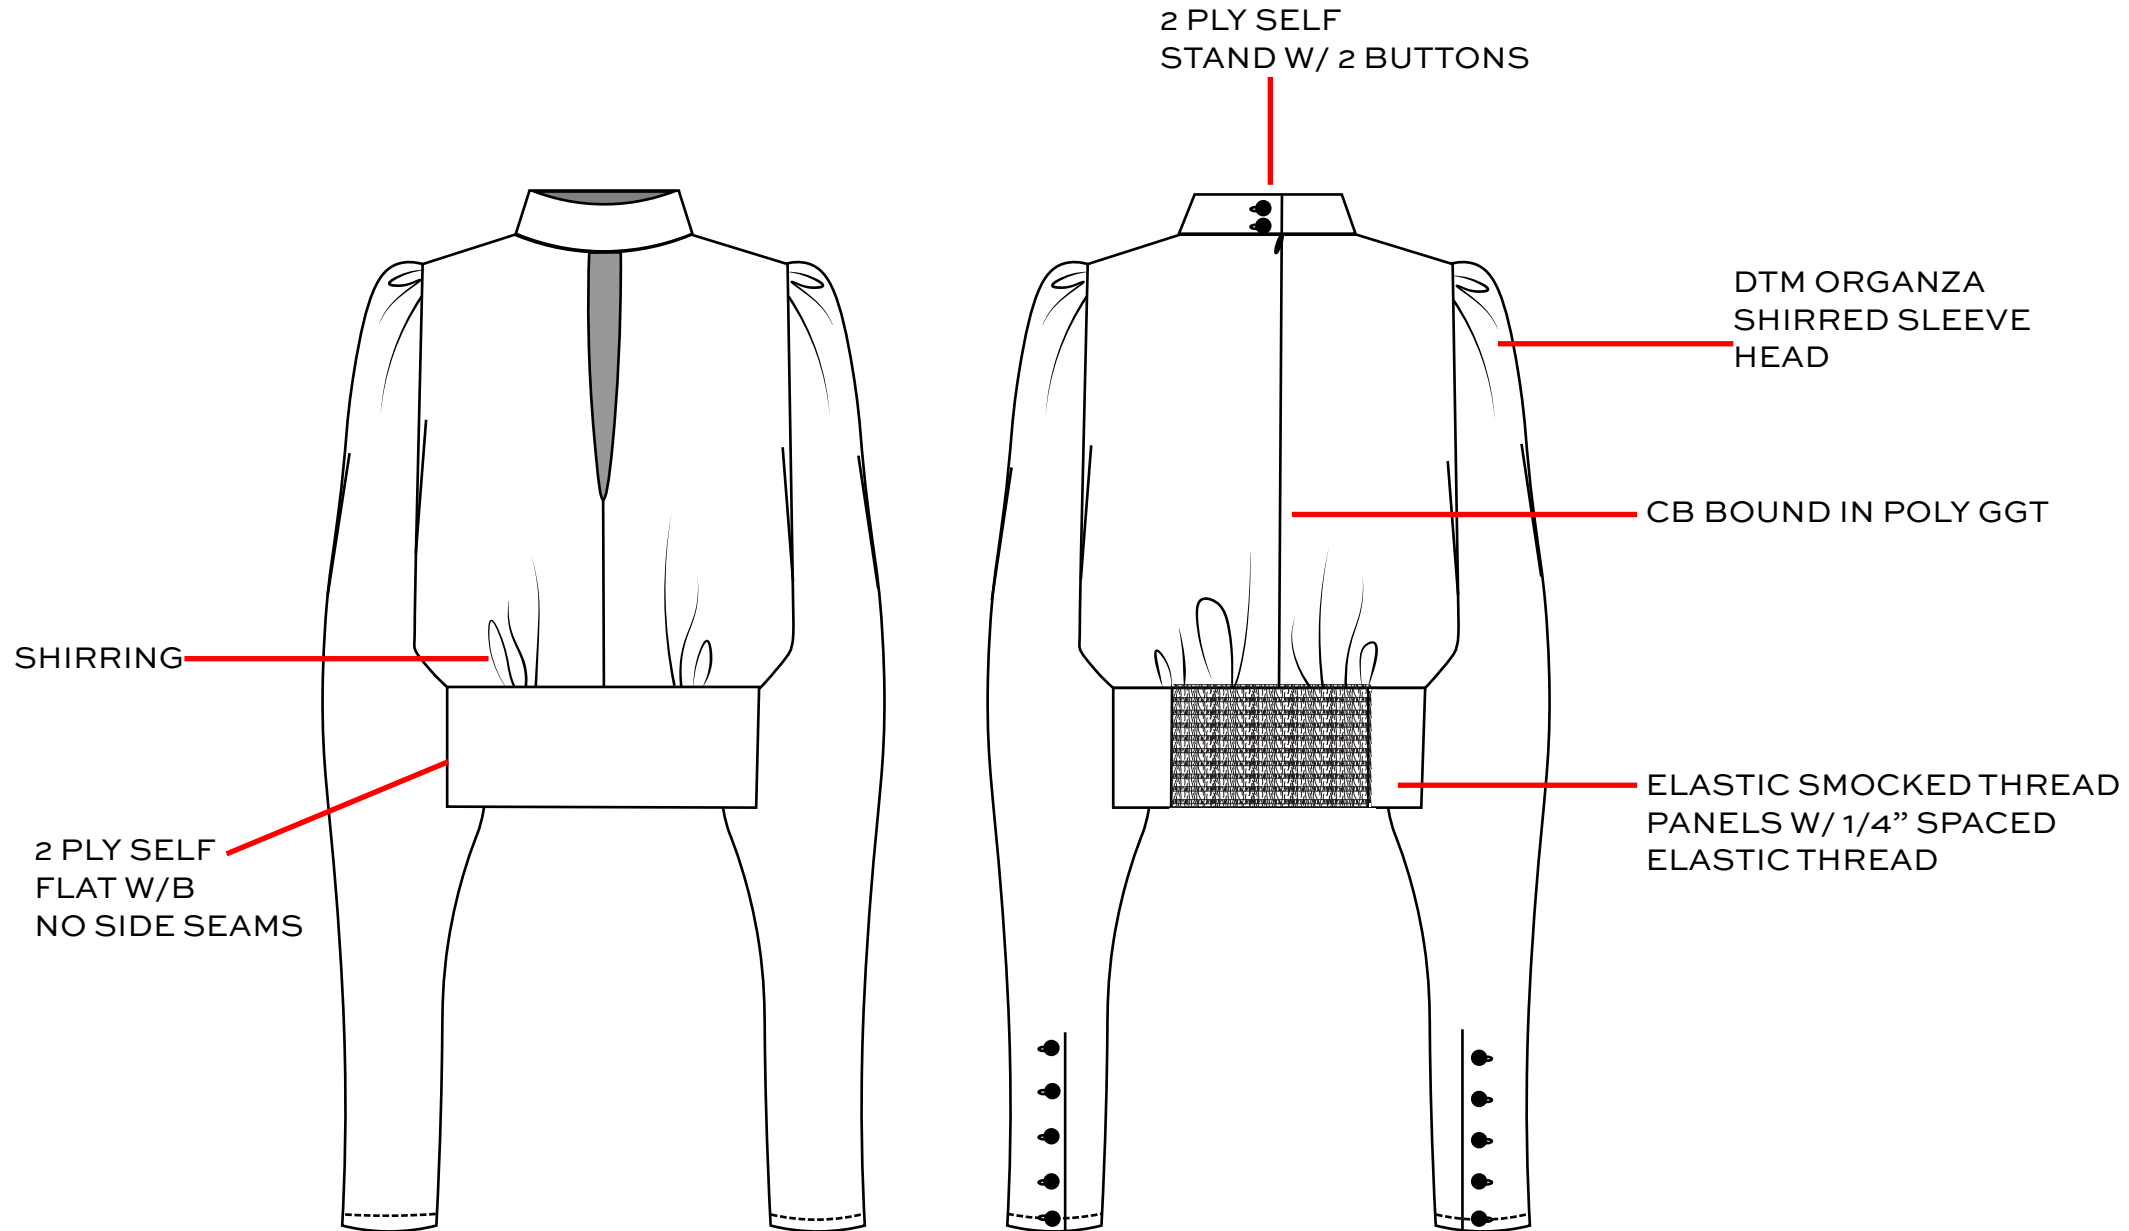

FRAME

ARTWORK/PRINT

SS20

STAR PRINT

FRAME

PRINT PLACEMENT

SS20