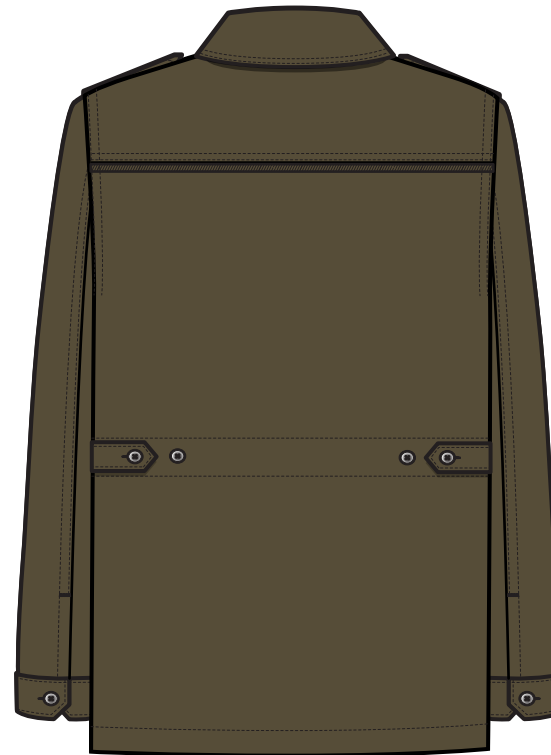

FRAME

COVER SKETCH

SS20

EXTERIOR M65 JACKET

FRONT

BACK

FRAME

COVER SKETCH

SS20

INTERIOR LINER PUFFER

FRONT

BACK

FRAME

CONSTRUCTION CALLOUTS

SS20

EXTERIOR M65 JACKET