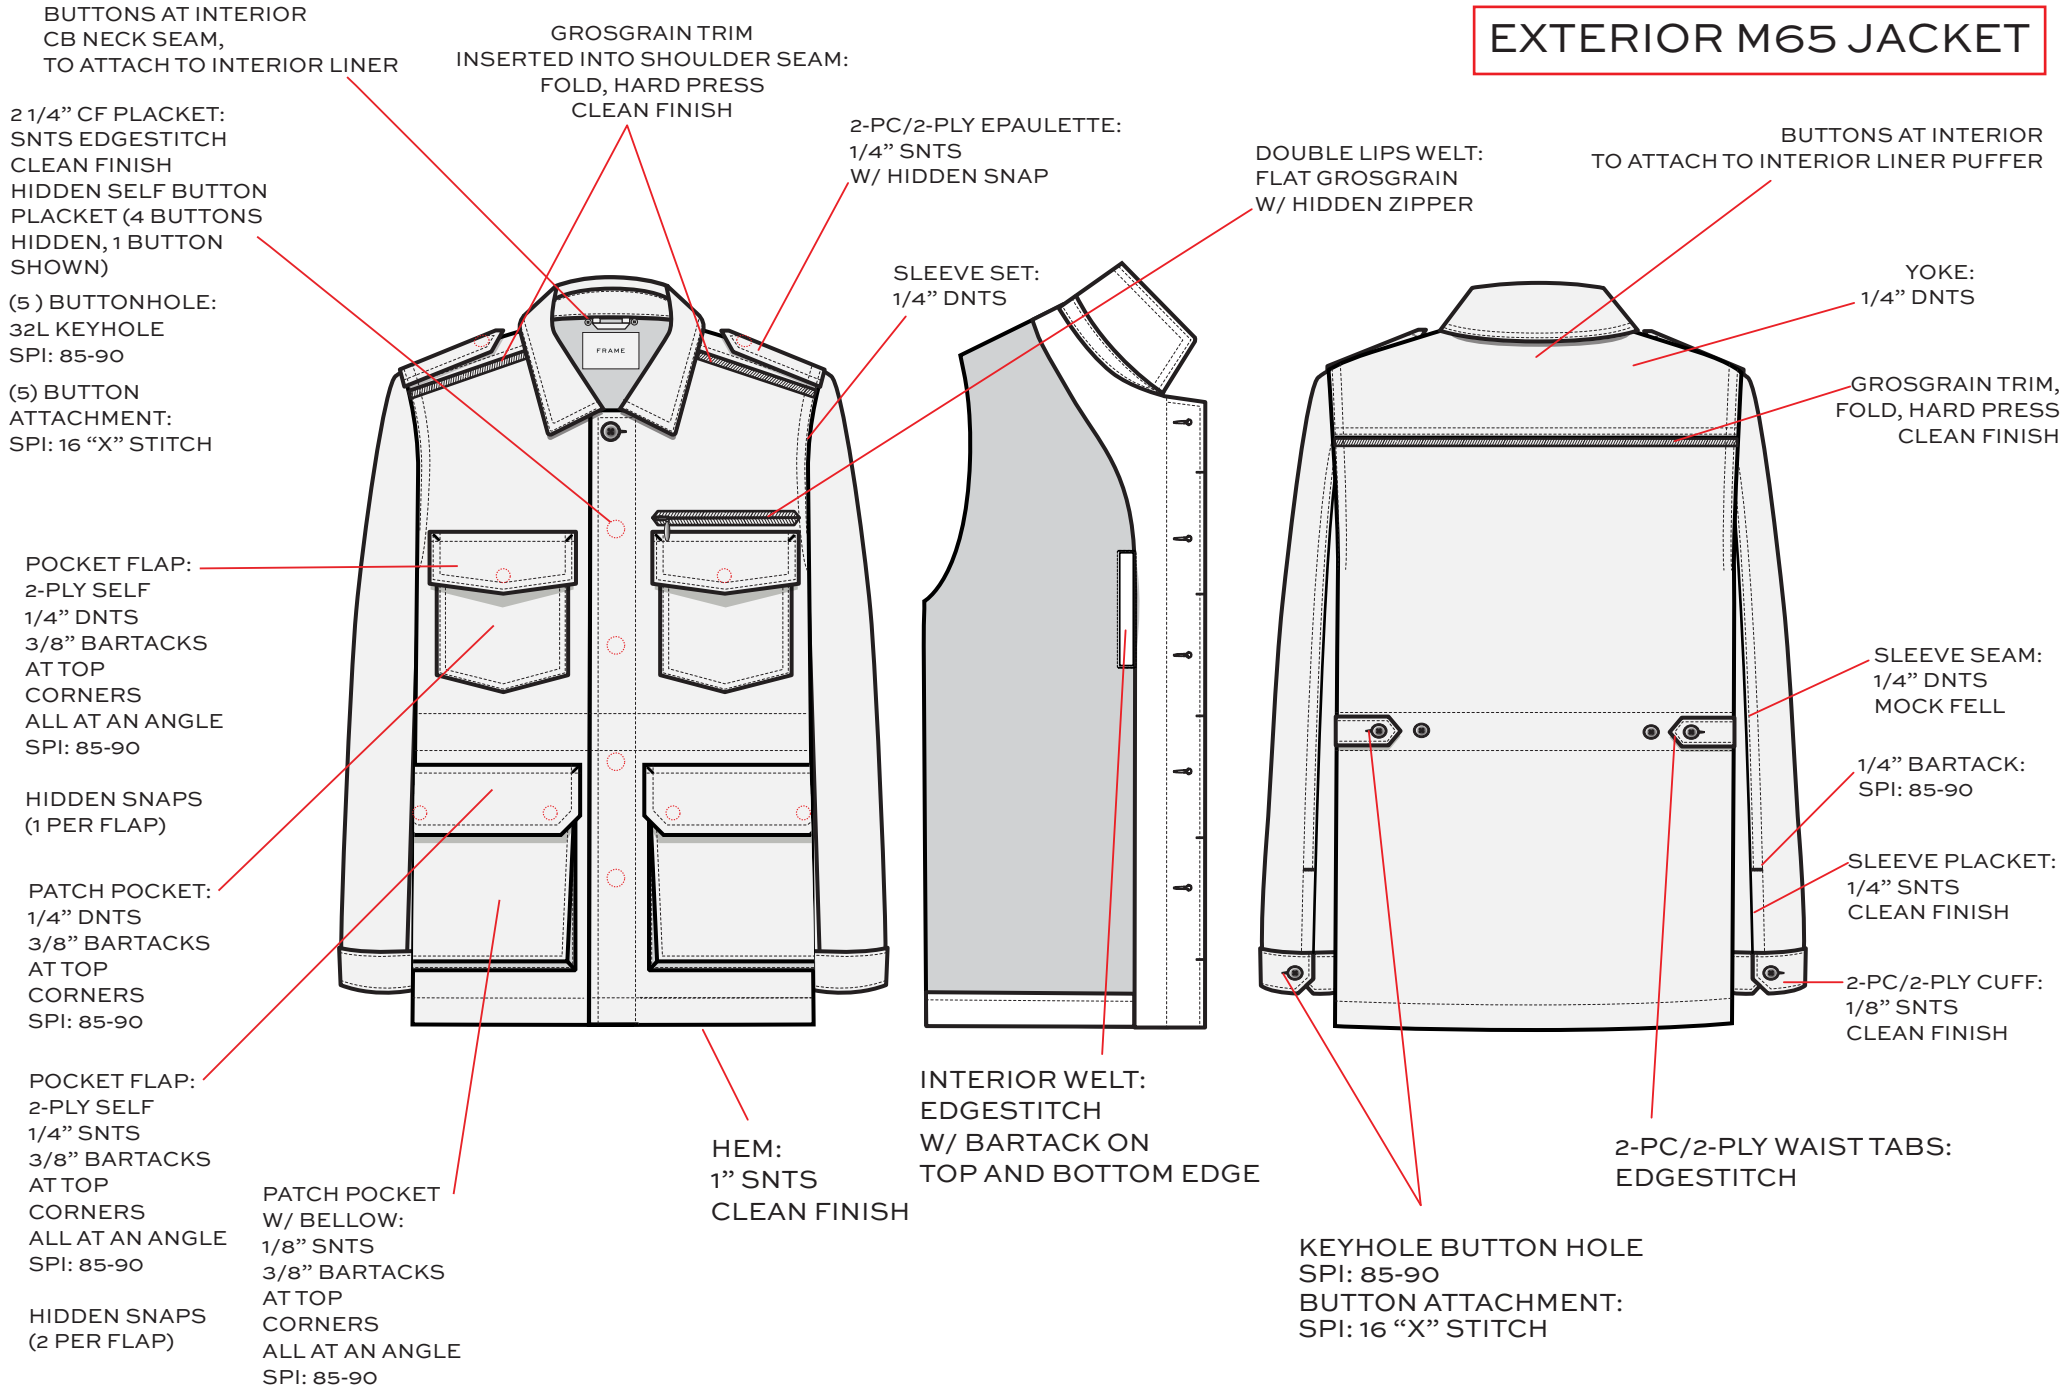

FRAME

CONSTRUCTION CALLOUTS

SS20

EXTERIOR M65 JACKET