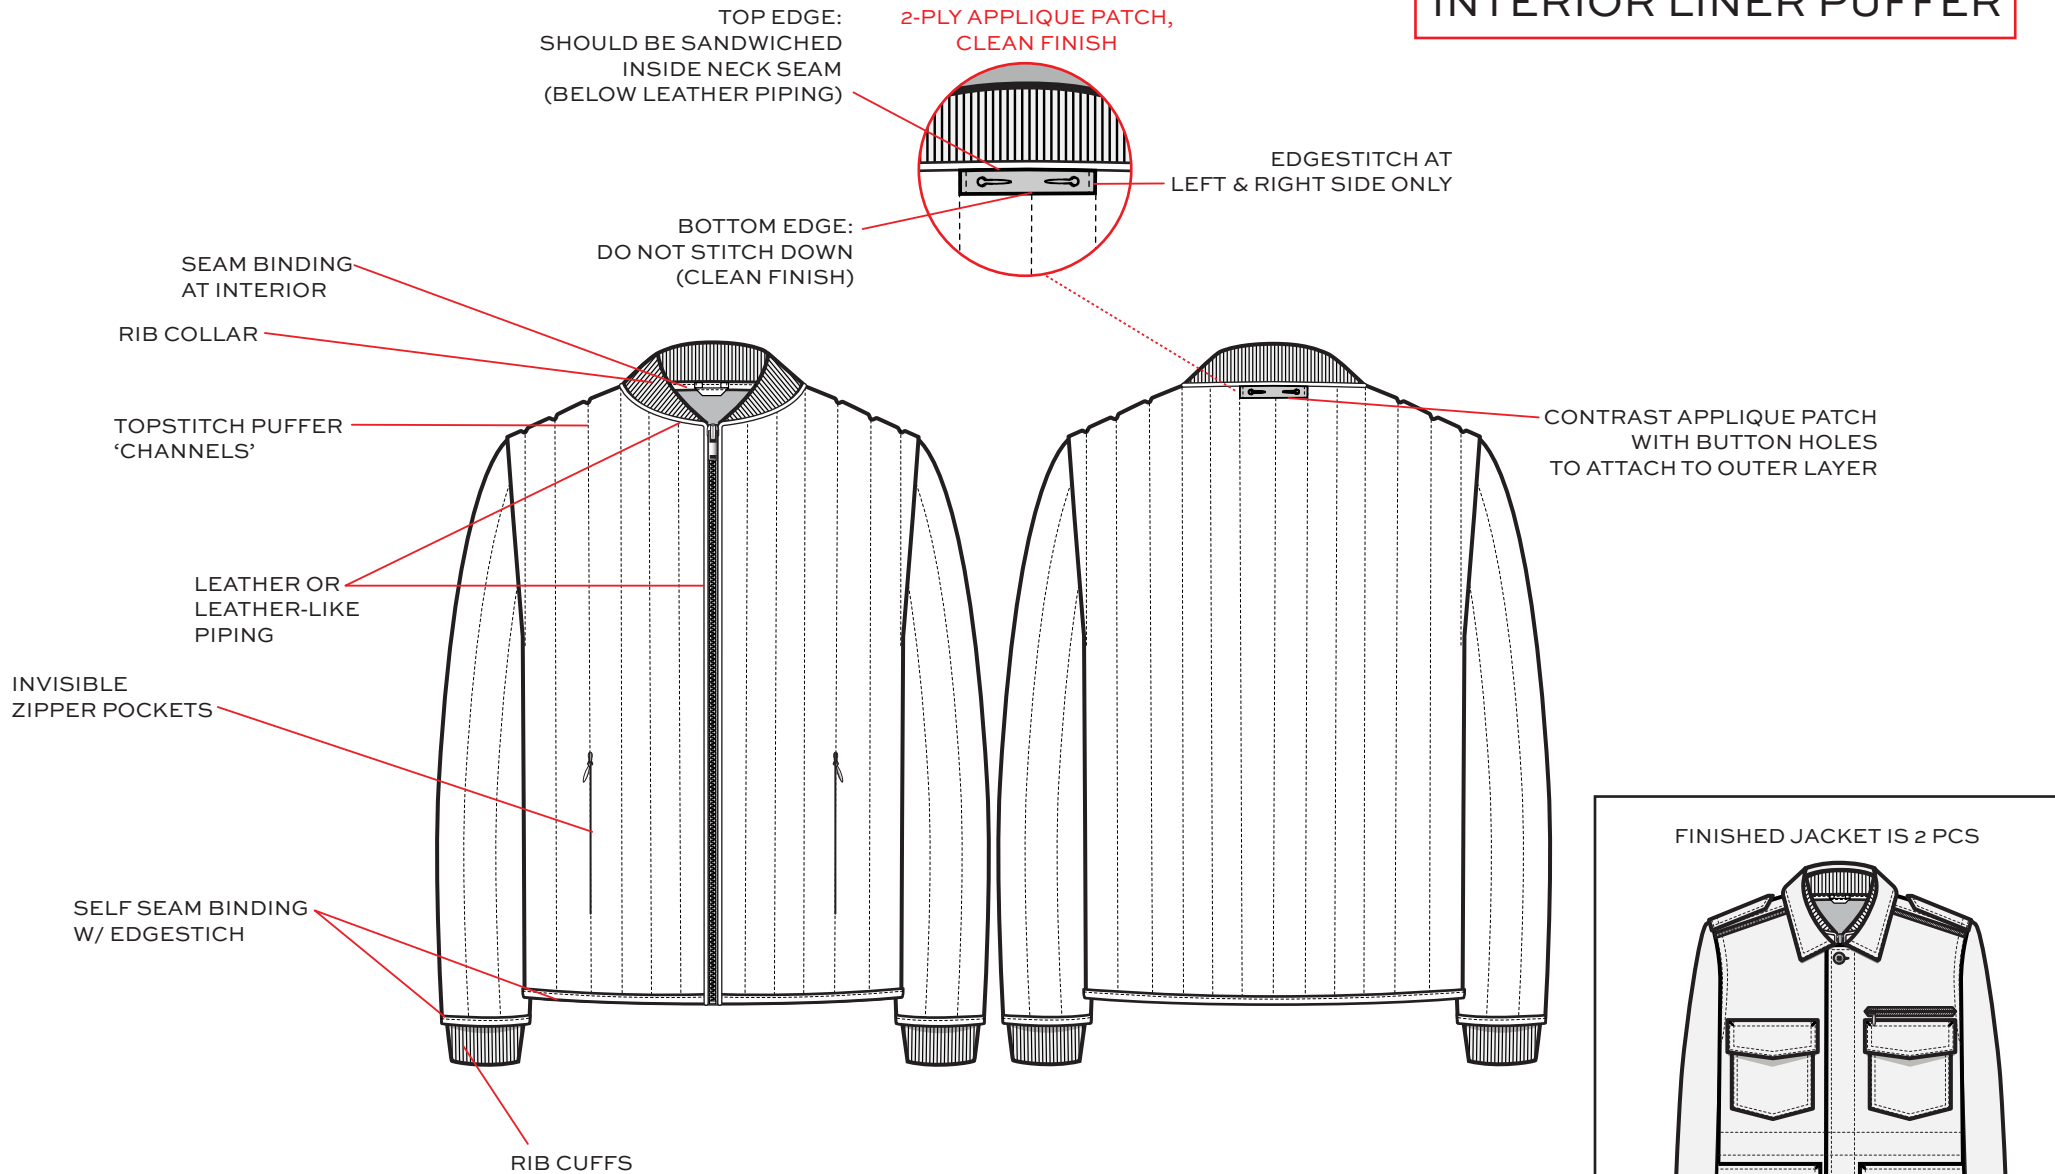

FRAME

CONSTRUCTION CALLOUTS

SS20

INTERIOR LINER PUFFER