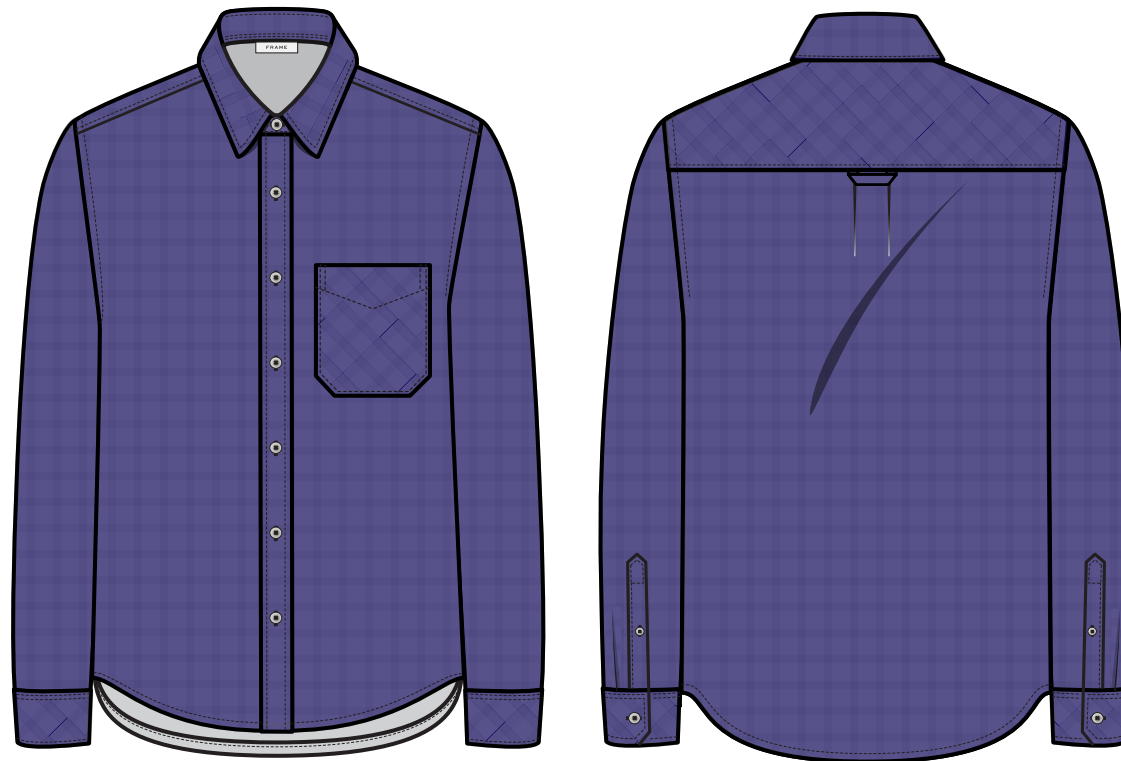

FRAME

COVER SKETCH

SS20

FRONT

BACK

FRAME

CONSTRUCTION CALLOUTS

SS20

FRAME

ARTWORK/PRINT

SS20

ORIENT BLUE
PLAID

FRAME

PRINT PLACEMENT

SS20