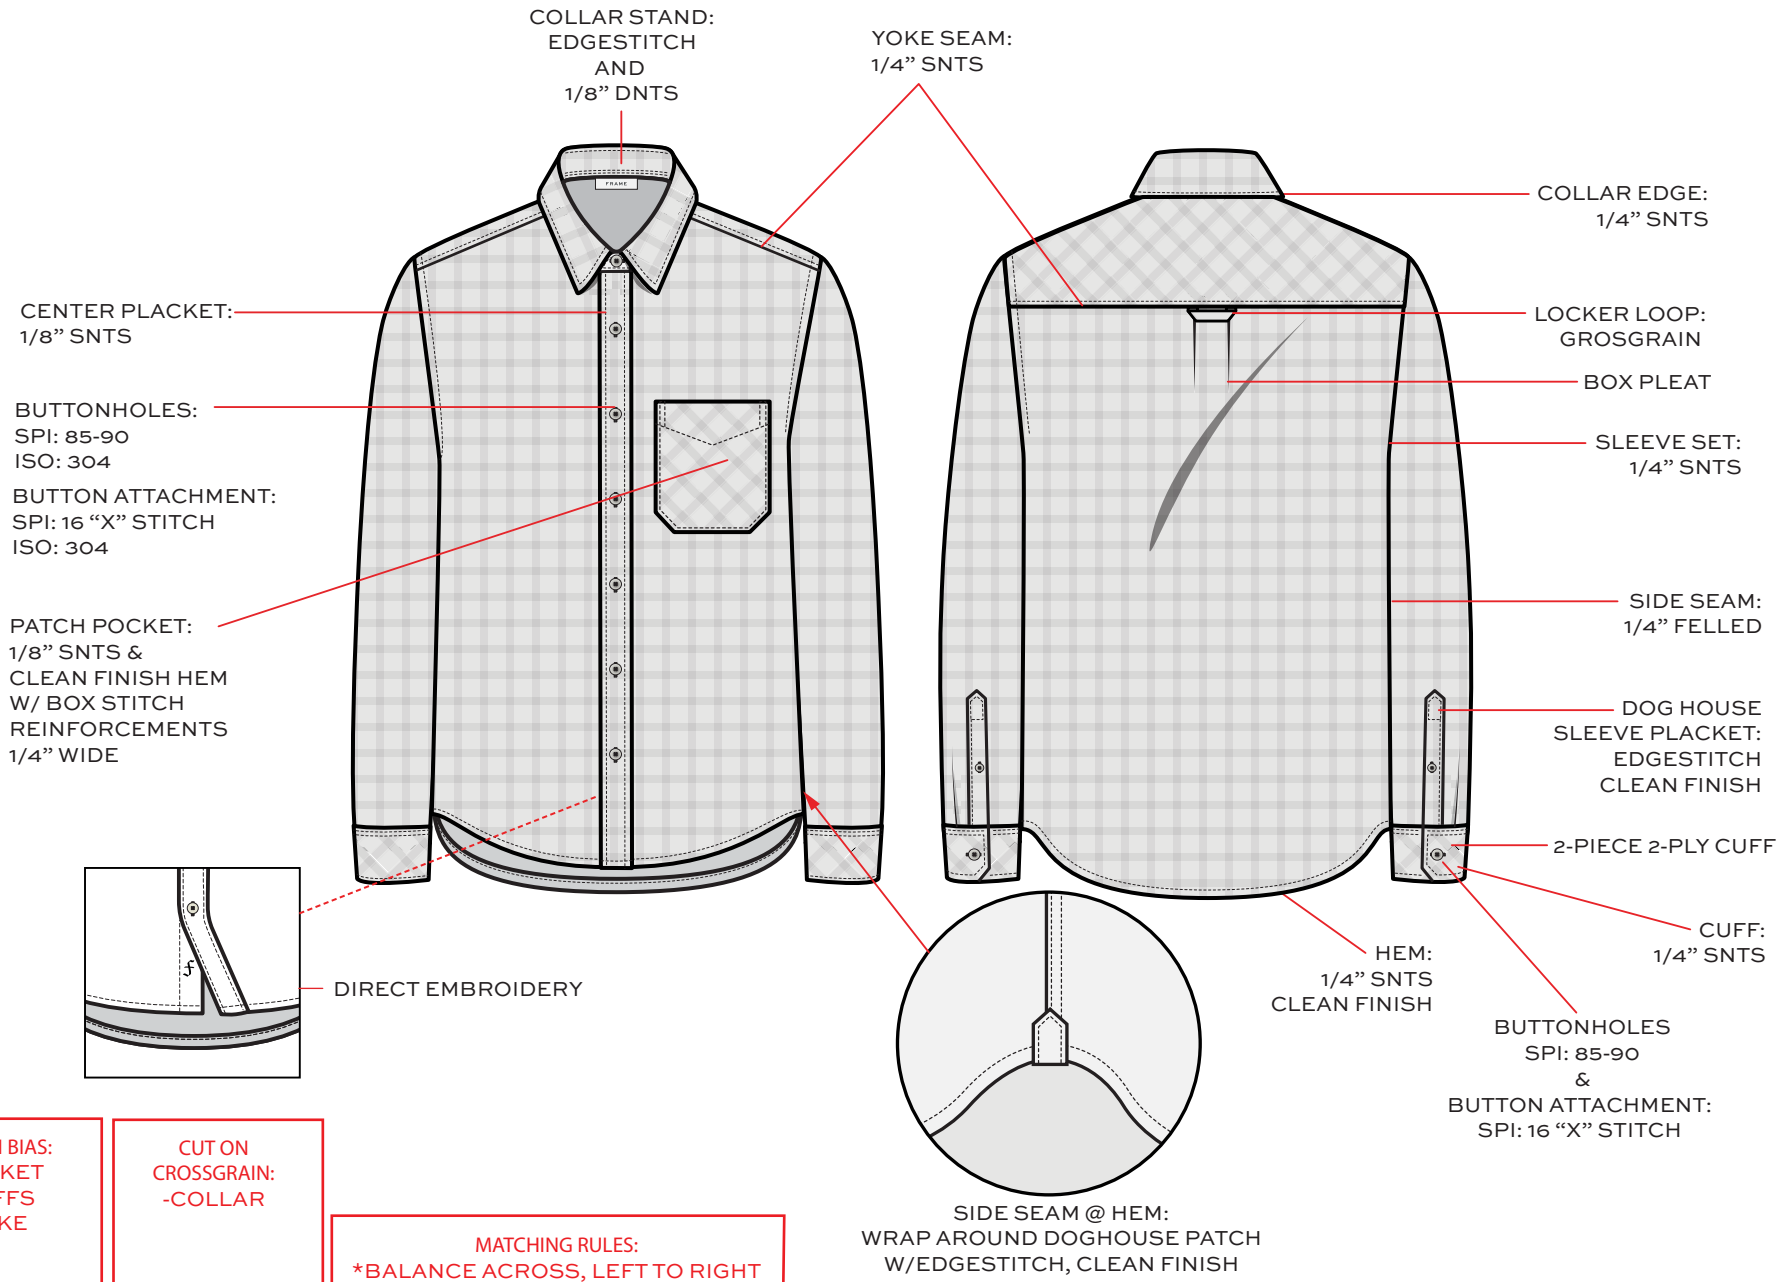

FRAME

ARTWORK/PRINT

SS20

ORIENT BLUE
PLAID

FRAME

PRINT PLACEMENT

SS20