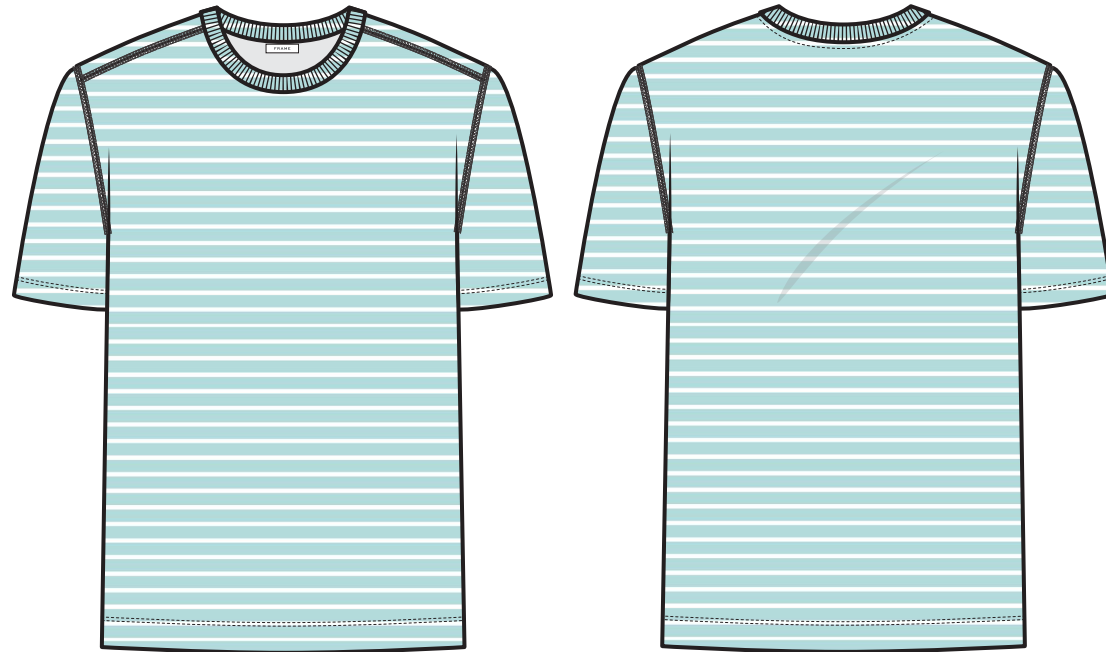

FRAME

COVER SKETCH

SS20

FRONT

BACK

FRAME

CONSTRUCTION CALLOUTS

SS20

FRAME

ARTWORK/PRINT

SS20

BLUE TINT MULTI
SLIM STRIPE

FRAME

PRINT PLACEMENT

SS20