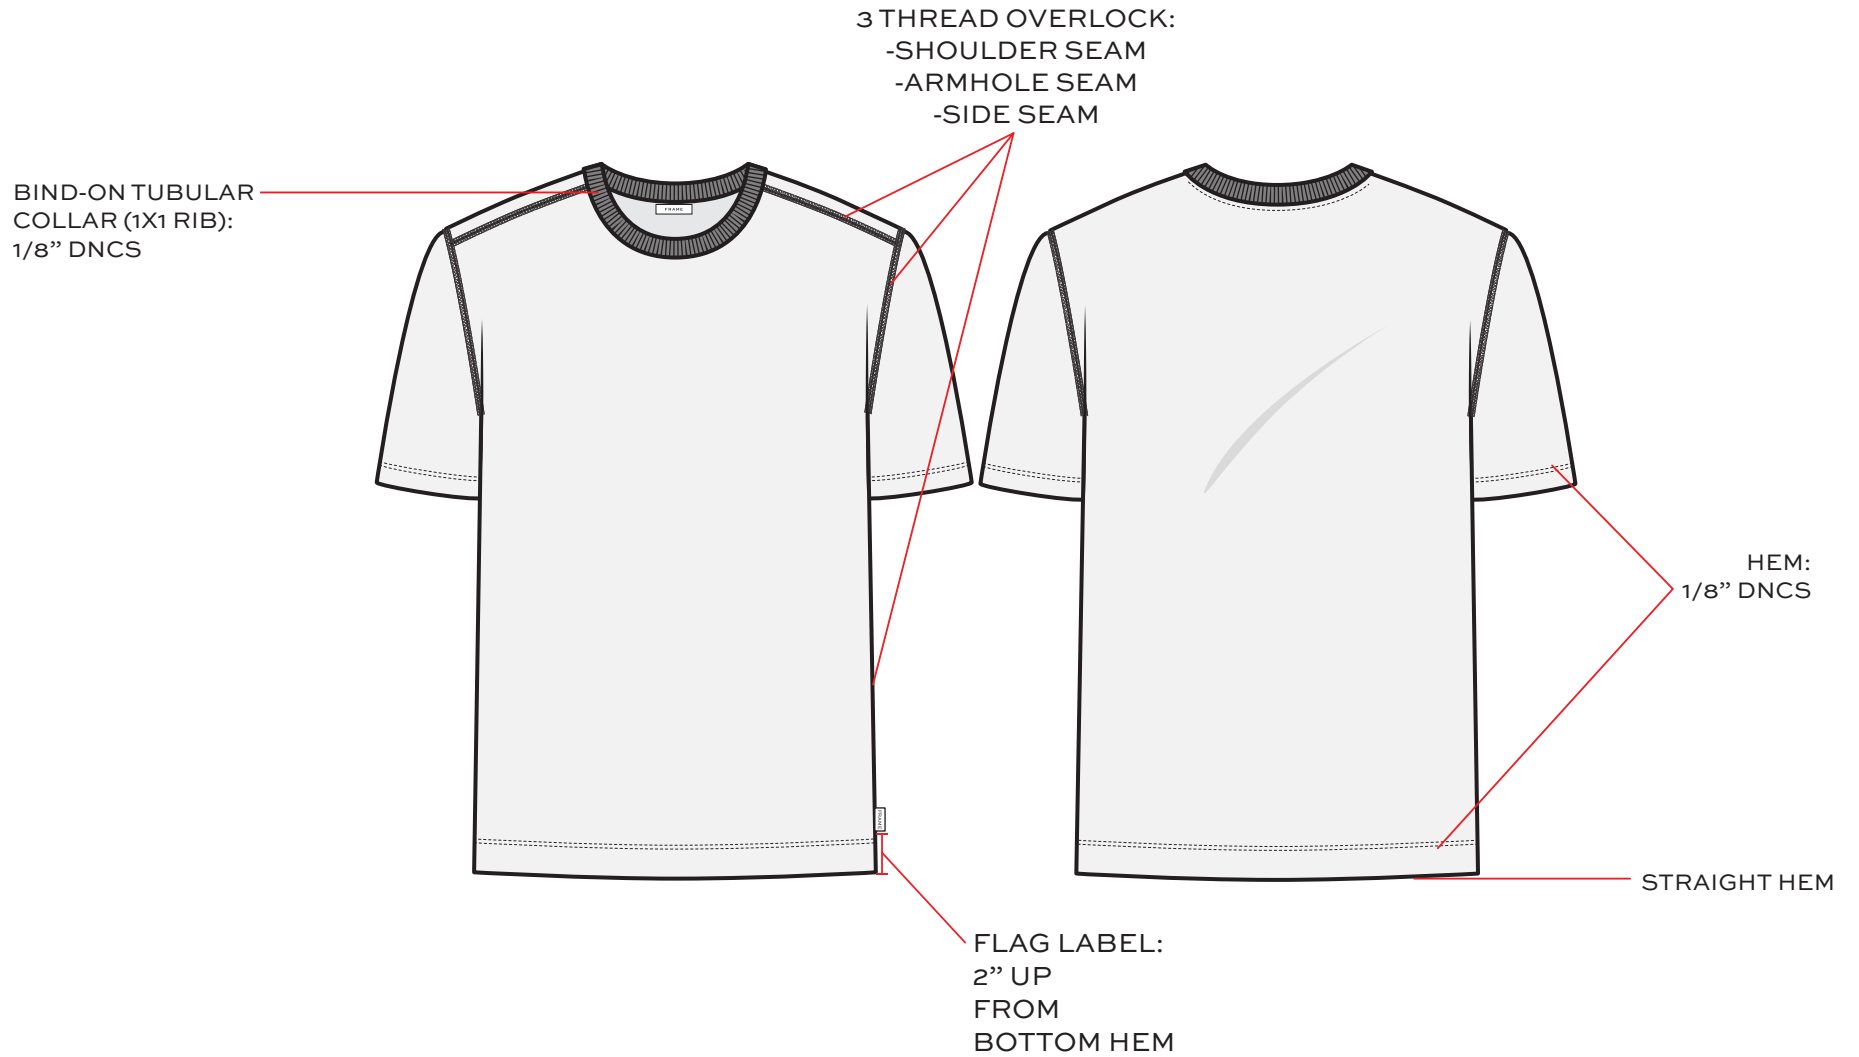

FRAME

ARTWORK/PRINT

SS20

BLUE TINT MULTI
SLIM STRIPE

FRAME

PRINT PLACEMENT

SS20