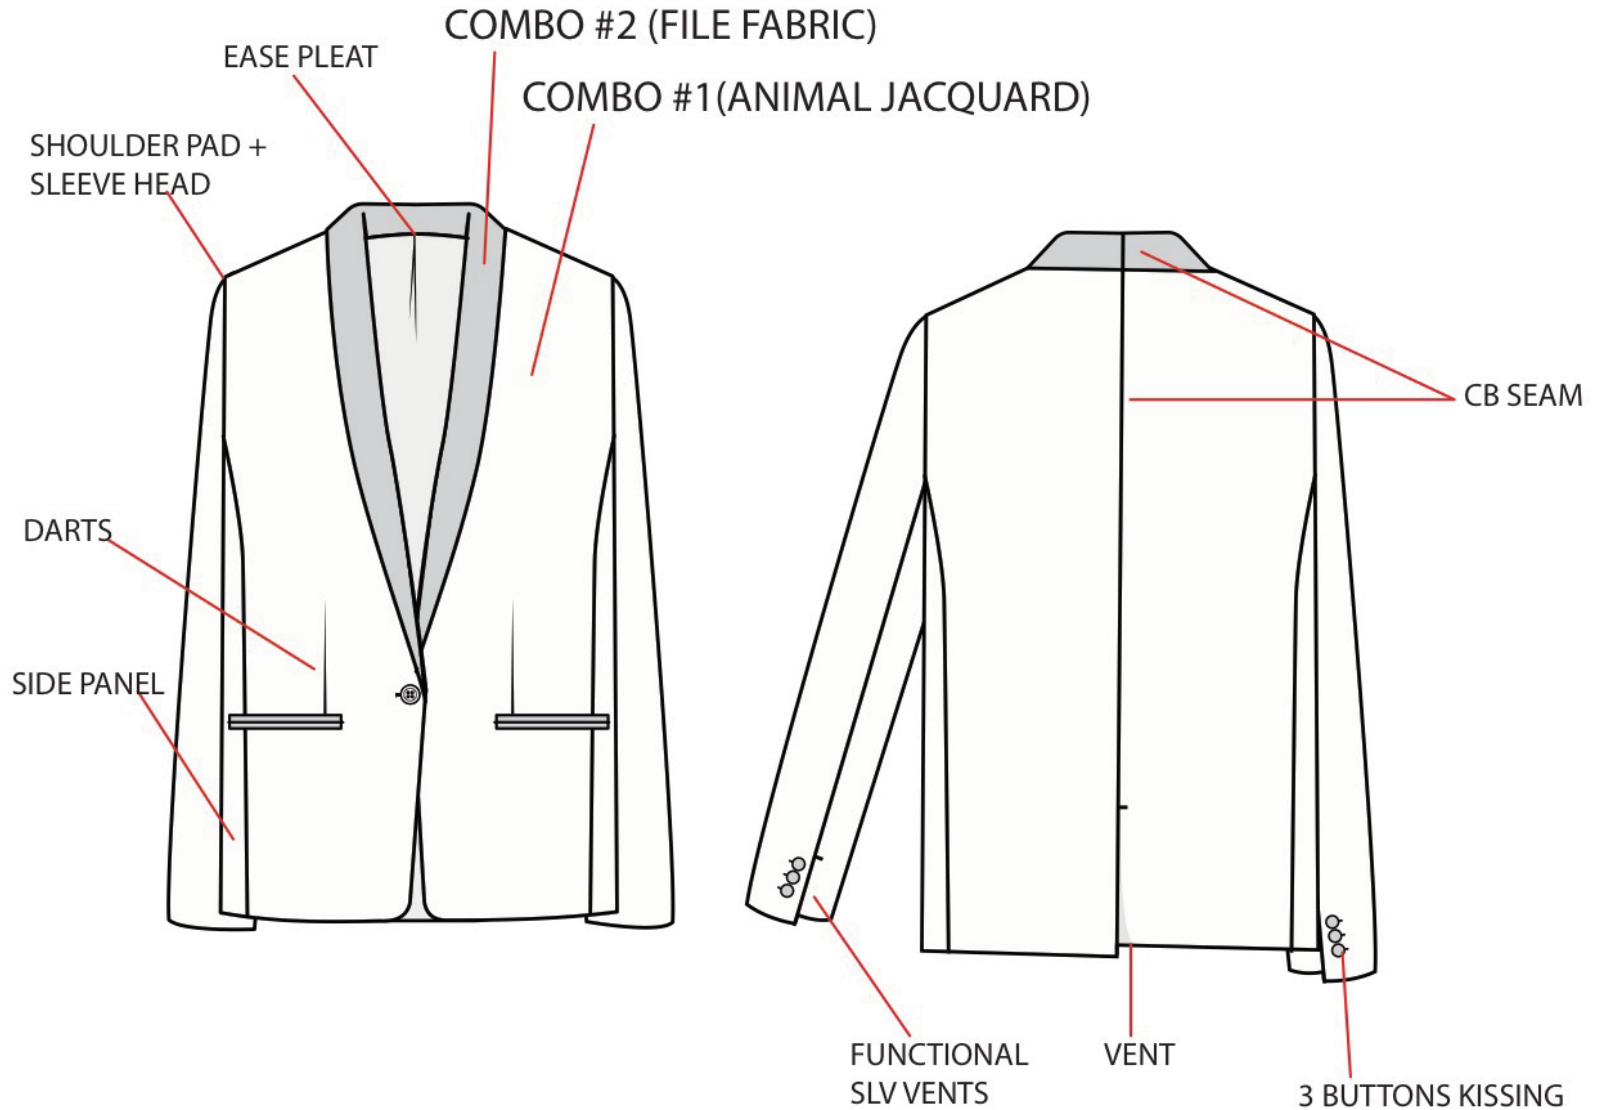

*FULLY LINED + CLEAN FINISHED JACKET

*SHOULDER PAD + SLEEVE HEAD

FRAME

ARTWORK/PRINT

PS20

BLANC MULTI
SHIRTING STRIPE

FRAME

PRINT PLACEMENT

PS20

ANIMAL JACQUARD:
FRONT AND BACK BODY AND SLEEVES

FILE FABRIC:
ROLL COLLAR/LAPEL
WELT POCKETS