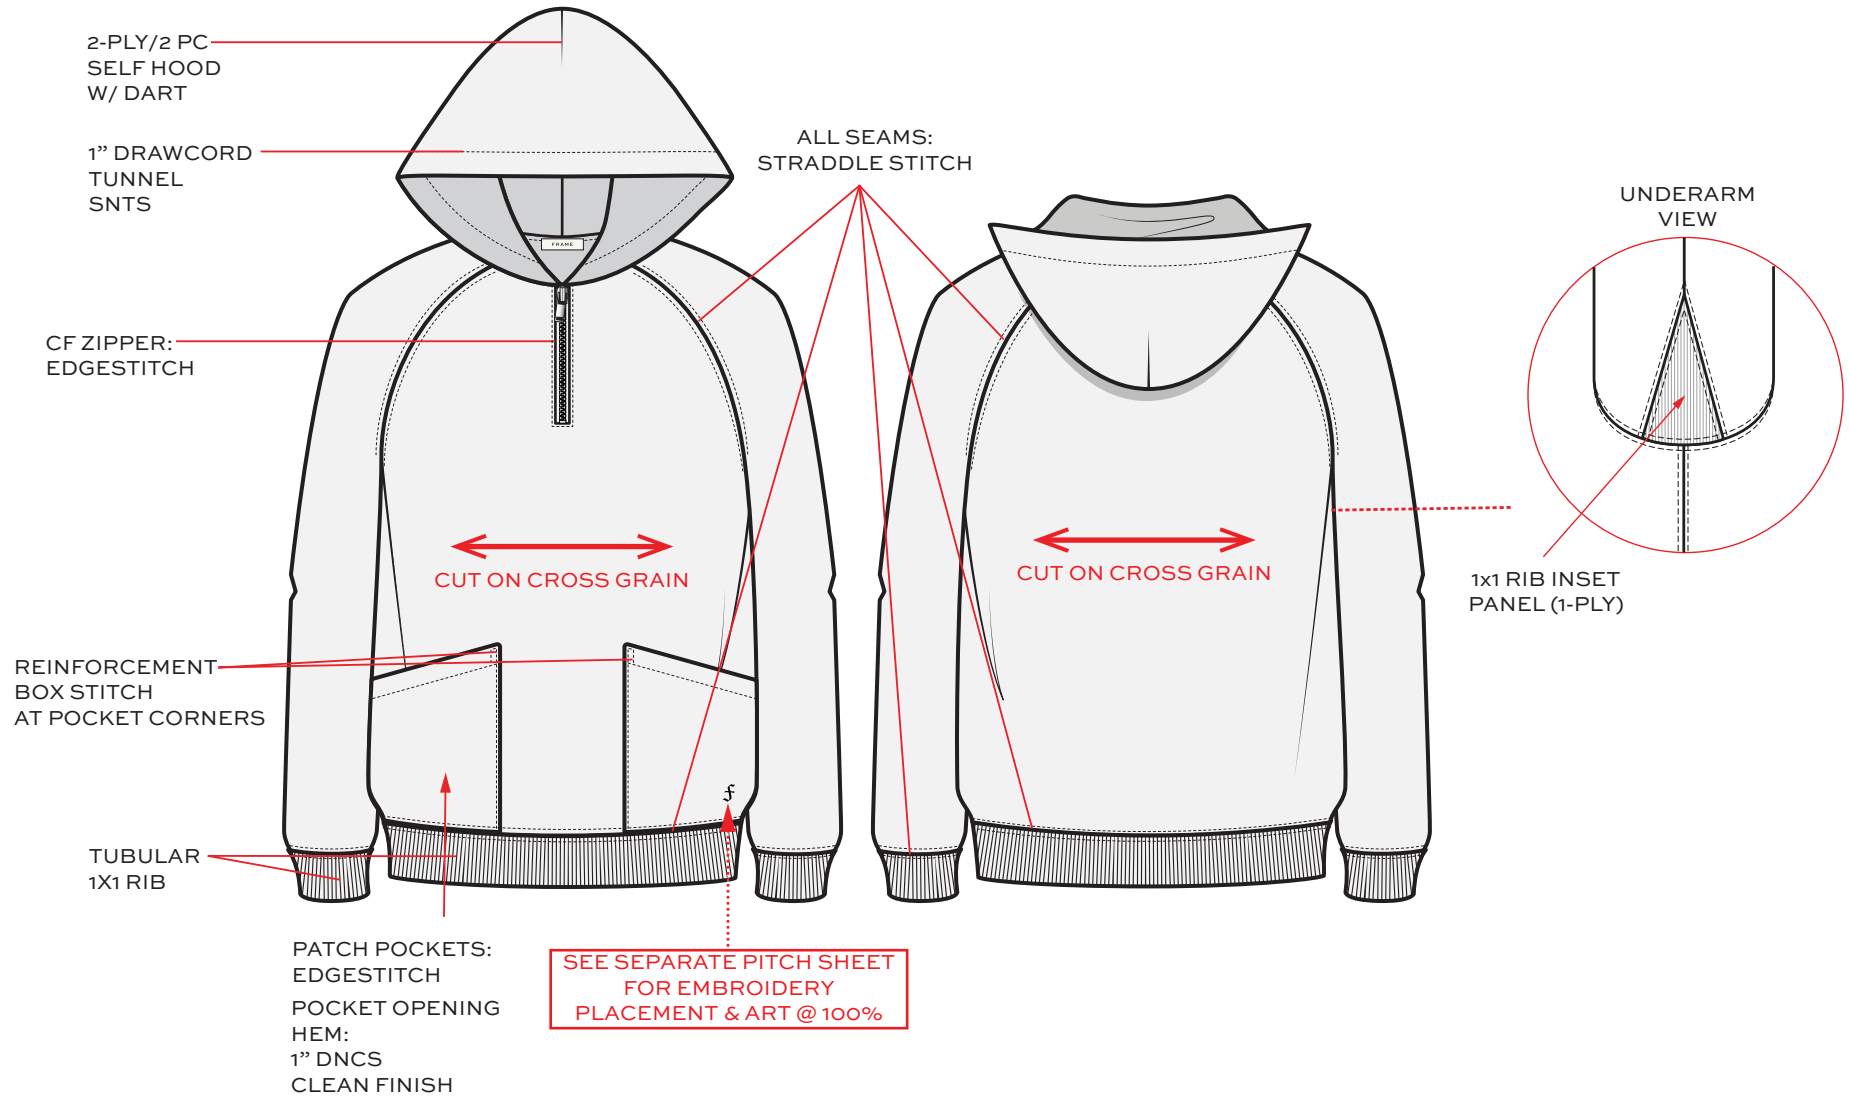

FRAME

CONSTRUCTION CALLOUTS

PS20