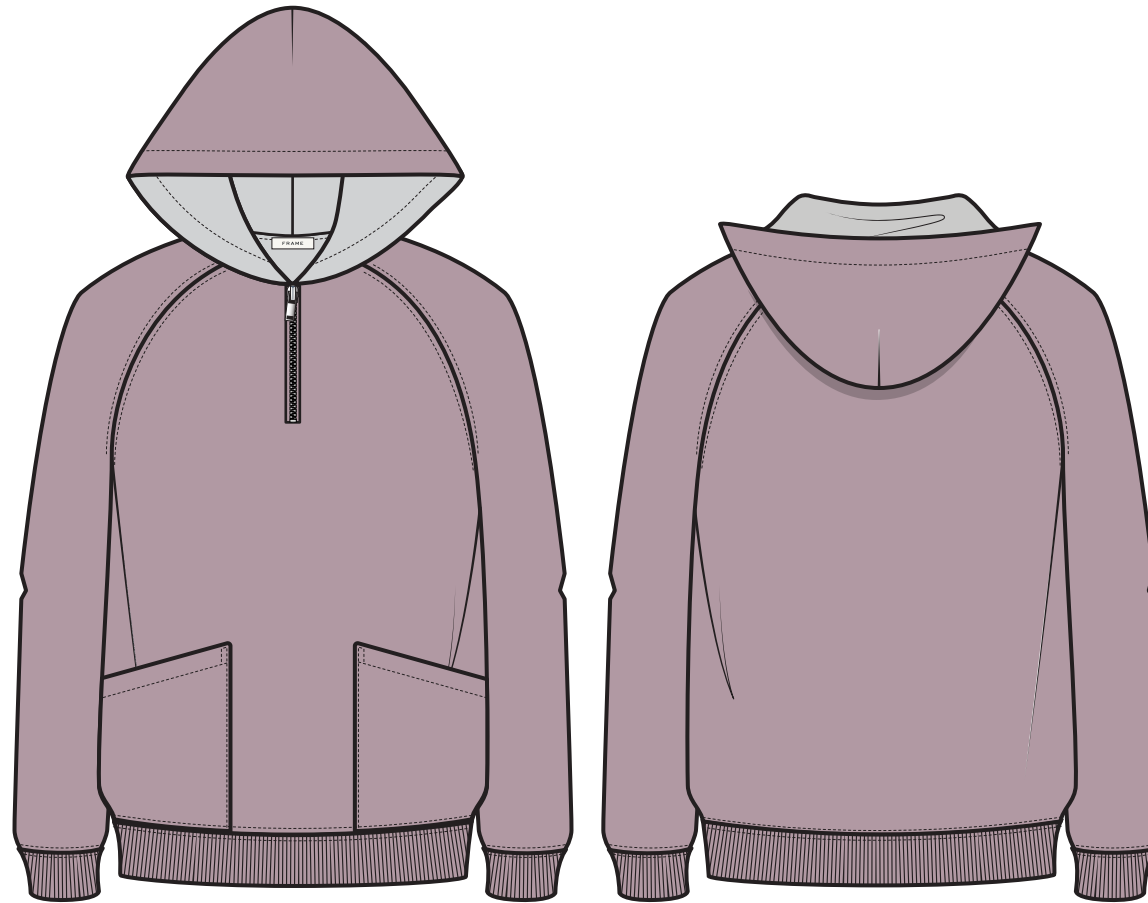

# FRAME

COVER SKETCH

PS20

FRONT

BACK

# FRAME