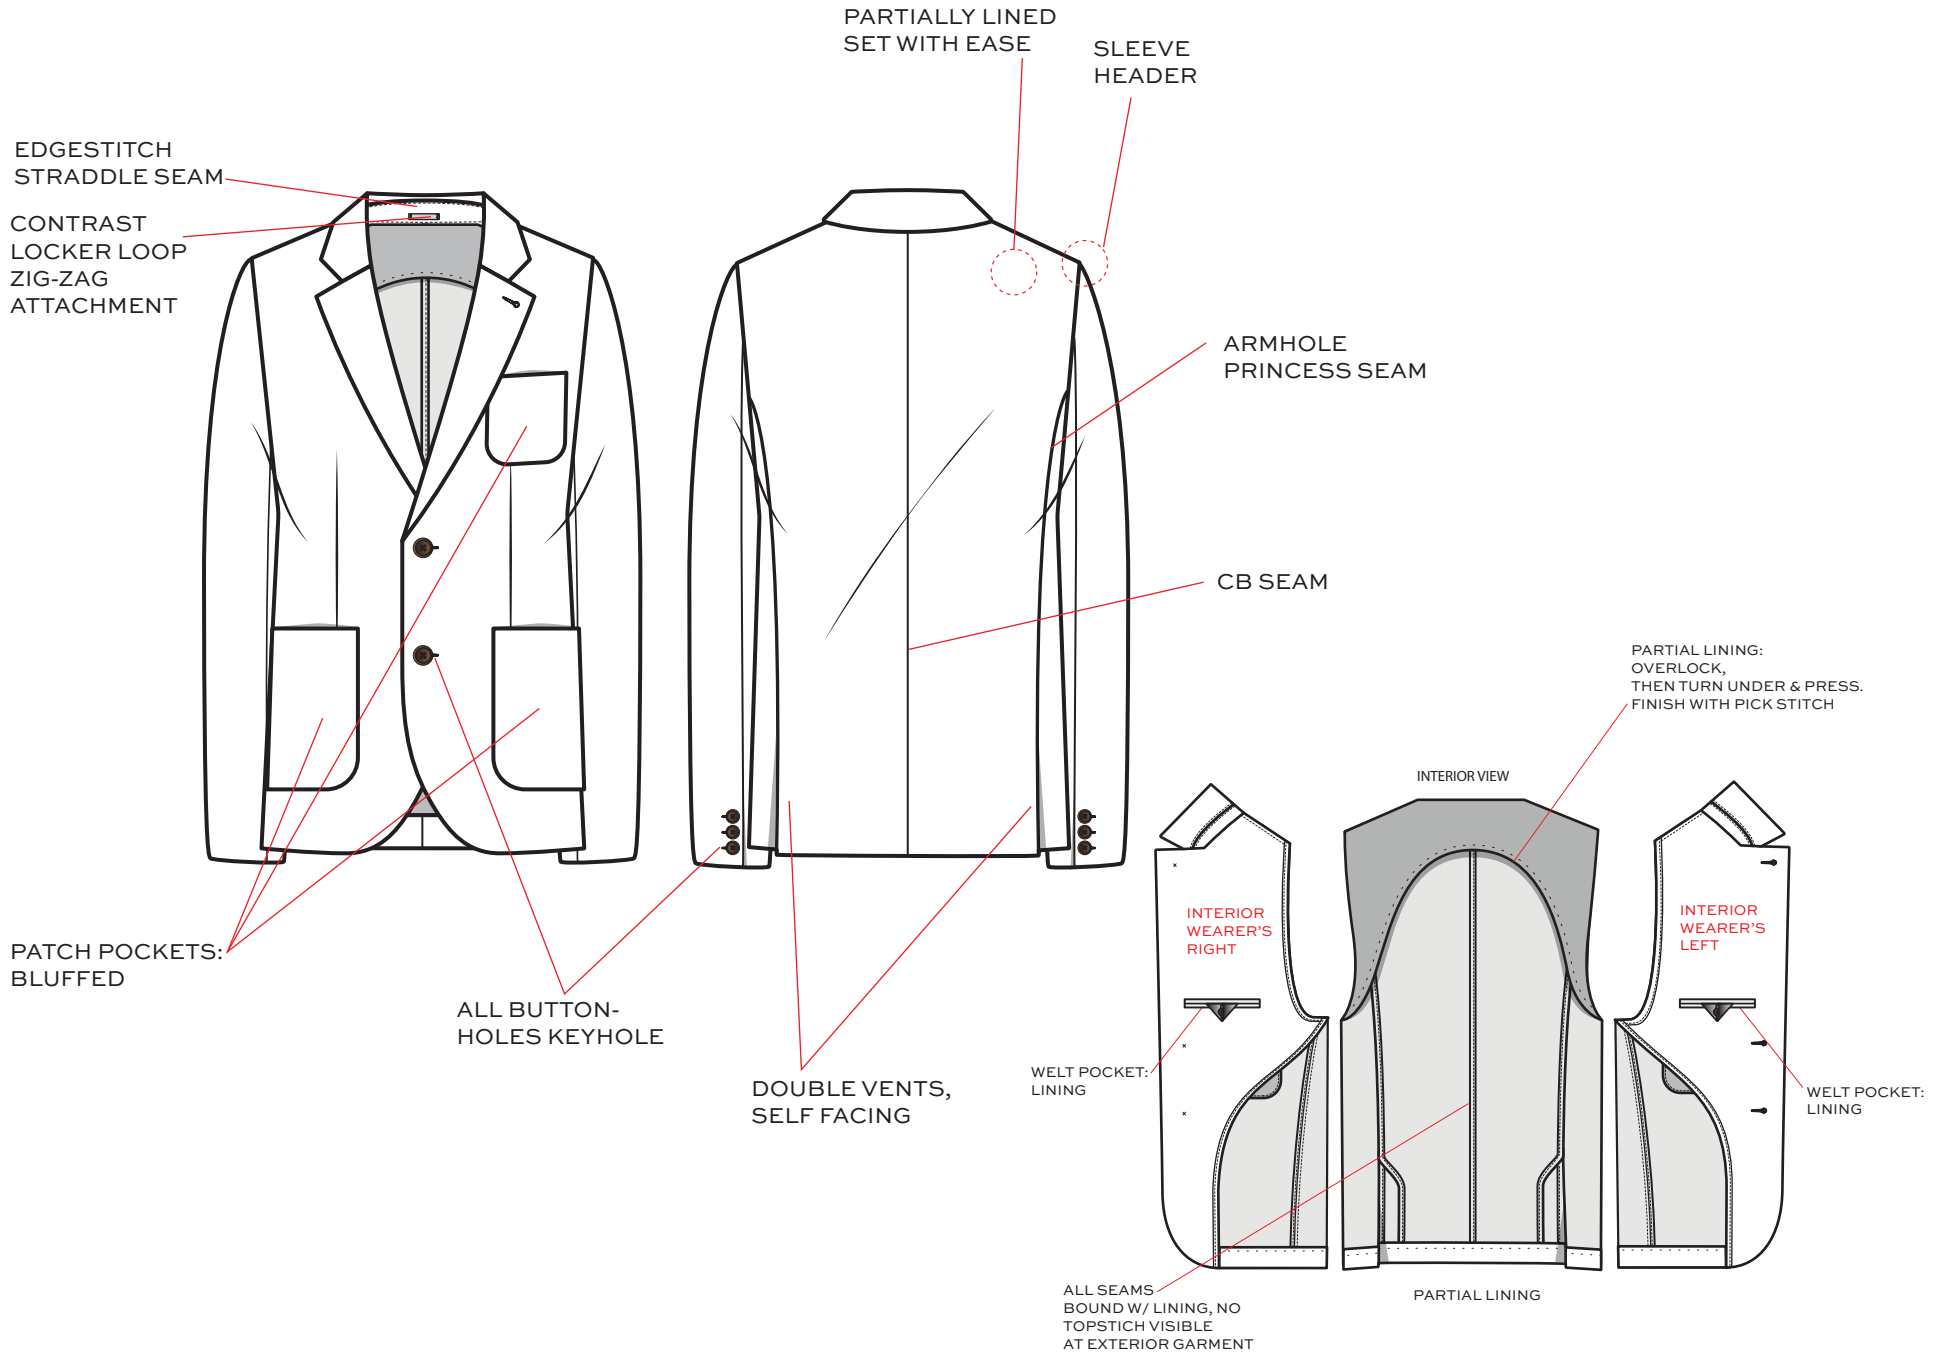

FRAME

COVER SKETCH

SS20

FRONT

BACK

FRAME

CONSTRUCTION CALLOUTS

SS20

FRAME

ARTWORK/PRINT

SS20

NAVY
*19-3923 TCX

FRAME

PRINT PLACEMENT

SS20