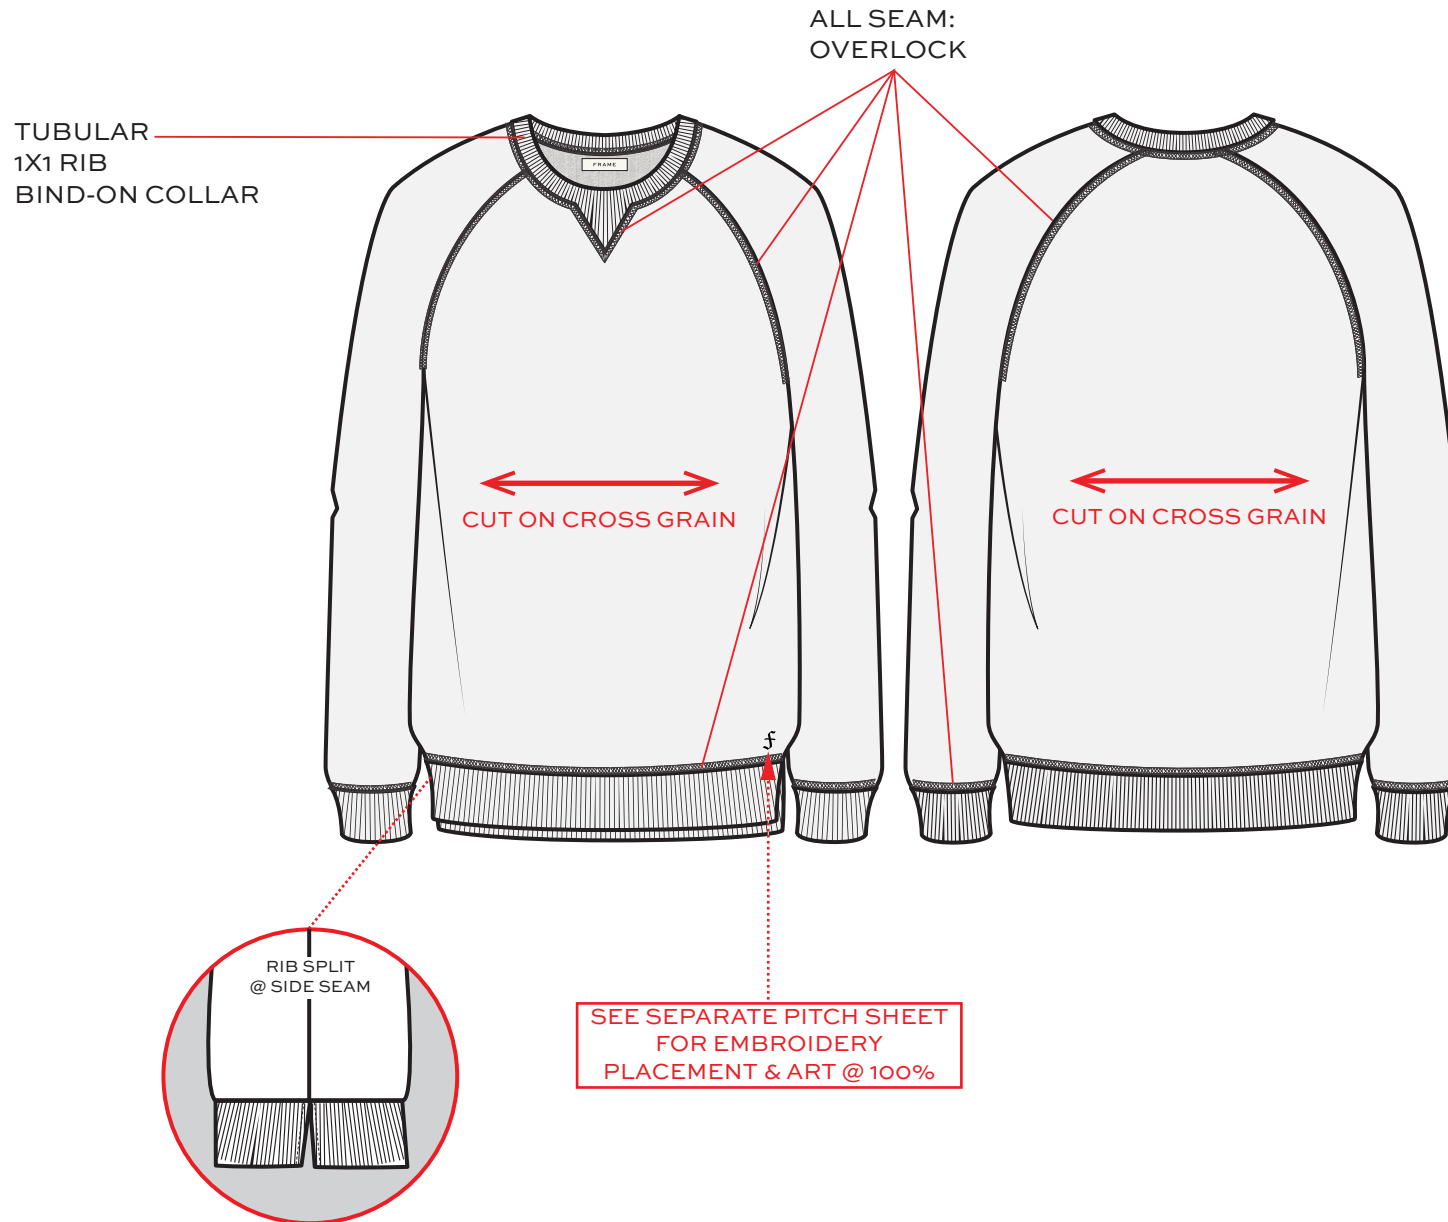

FRAME

COVER SKETCH

SS20

FRONT

BACK

FRAME

CONSTRUCTION CALLOUTS

SS20

FRAME

ARTWORK/PRINT

SS20

BLUE SPRUCE
*18-5308 TCX

FRAME

PRINT PLACEMENT

SS20