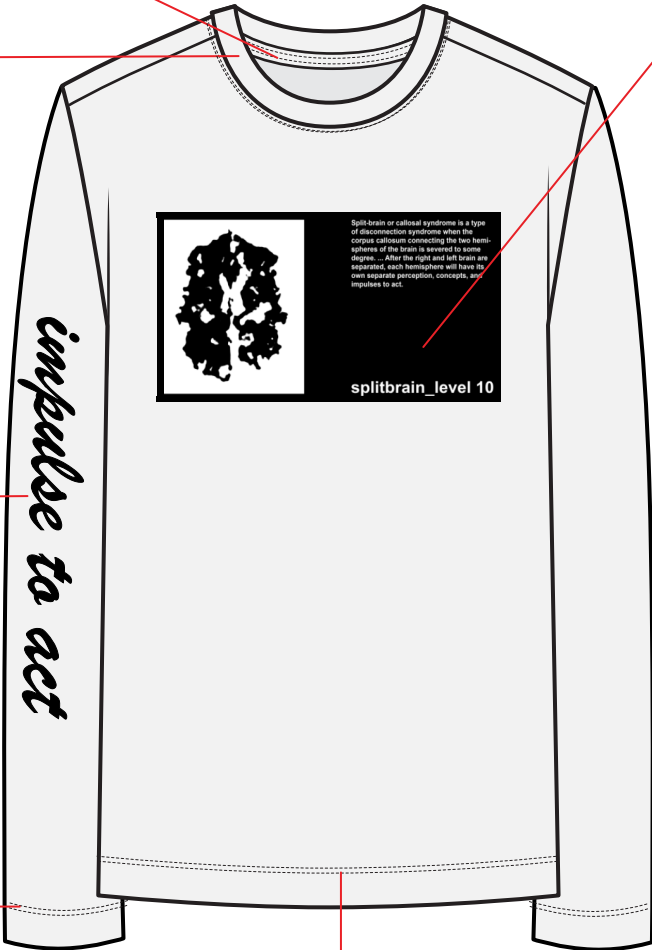

| | |
|----------------------------------|---------------------|
| STYLE NUMBER: MNCS3o4 | SIZE RANGE: XS-XL |
| DESCRIPTION: LONG SLEEVE T-SHIRT | PROTO SIZE: M |
| FABRIC: 5o% COTTON, 5o% POLY | CATEGORY: CUT & SEW |

FRONT VIEW:

BACK VIEW:

TECHNICAL INFORMATION:

SELF FABRIC BINDING
@ BACK NECK SEAM

SCREEN PRINT
ARTWORK @
FRONT OF CHEST

SELF FABRIC
COLLAR BAND
W/ EDGESTITCH

SCREEN PRINT
ARTWORK ON RIGHT
SLEEVE

1/8" DOUBLE
NEEDLE COVER
STITCH

SET HEM W/
1/8" DOUBLE
NEEDLE COVER
STITCH

ARTWORK PLACEMENT:

ARTWORK PLACEMENT:
CENTER FRONT. 2.5" FROM NECK SEAM.
LETTERING ARTWORK PLACEMENT:
RIGHT SLEEVE. 6" DOWN FROM SHOULDER POINT

ARTWORK MEASUREMENTS:

11"

Split-brain or callosal syndrome is a type of disconnection syndrome when the corpus callosum connecting the two hemispheres of the brain is severed to some degree. ... After the right and left brain are separated, each hemisphere will have its own separate perception, concepts, and impulses to act.