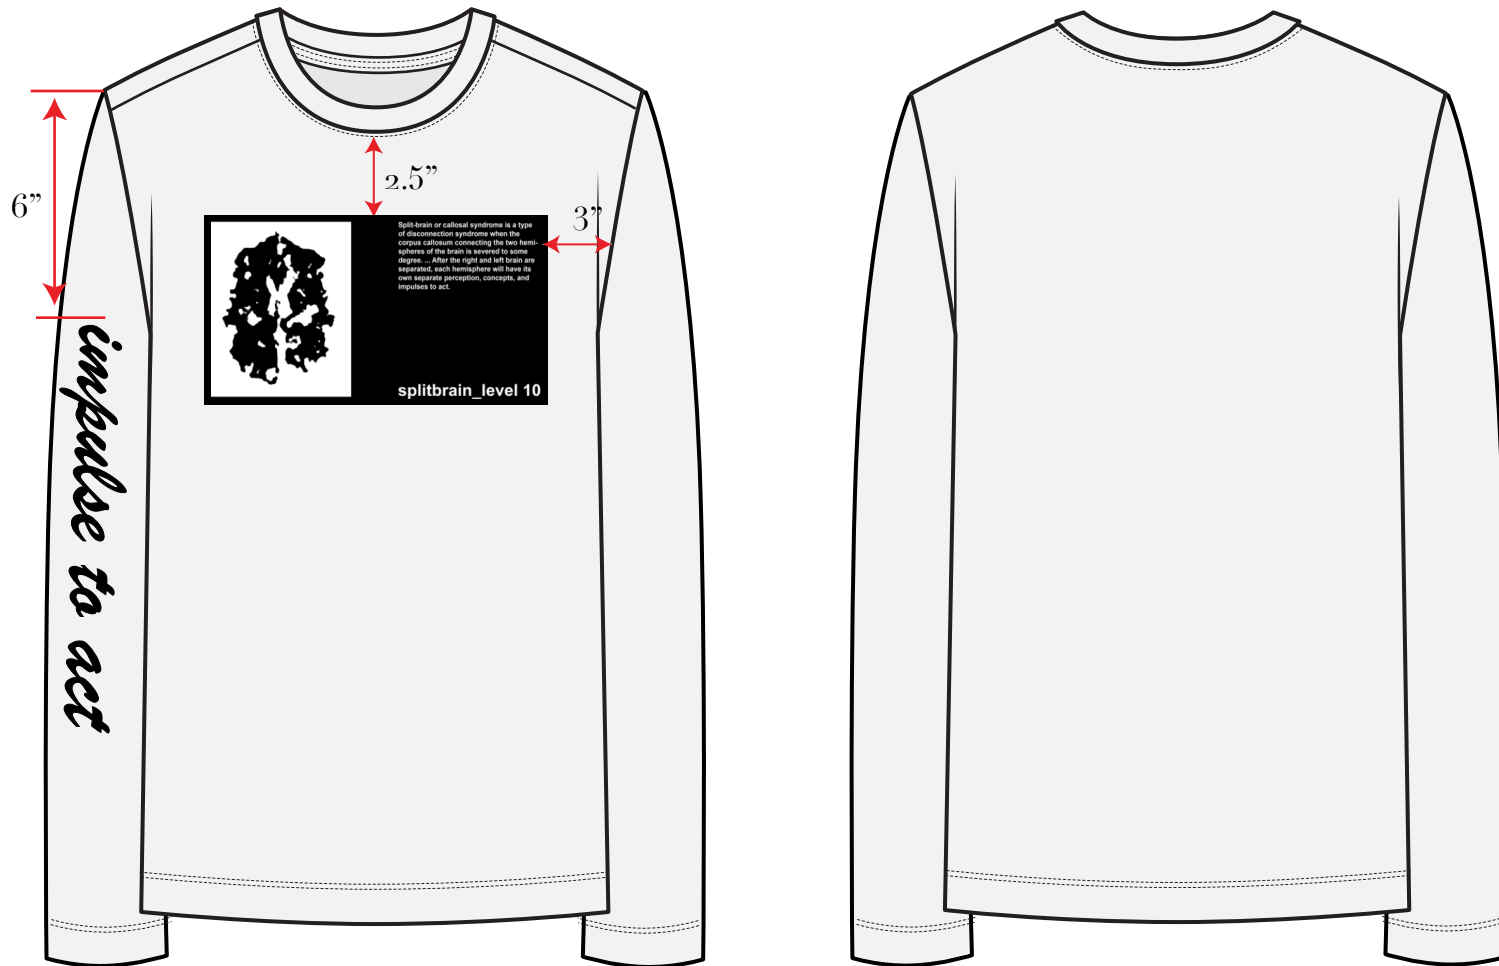

| | |
|----------------------------------|---------------------|
| STYLE NUMBER: MNCS3o4 | SIZE RANGE: XS-XL |
| DESCRIPTION: LONG SLEEVE T-SHIRT | PROTO SIZE: M |
| FABRIC: 5o% COTTON, 5o% POLY | CATEGORY: CUT & SEW |

FRONT VIEW:

BACK VIEW:

TECHNICAL INFORMATION:

SELF FABRIC BINDING
@ BACK NECK SEAM

SCREEN PRINT
ARTWORK @
FRONT OF CHEST

SELF FABRIC
COLLAR BAND
W/ EDGESTITCH

SCREEN PRINT
ARTWORK ON RIGHT
SLEEVE

1/8" DOUBLE
NEEDLE COVER
STITCH

SET HEM W/
1/8" DOUBLE
NEEDLE COVER
STITCH

ARTWORK PLACEMENT:

ARTWORK PLACEMENT:
CENTER FRONT. 2.5" FROM NECK SEAM.
LETTERING ARTWORK PLACEMENT:
RIGHT SLEEVE. 6" DOWN FROM SHOULDER POINT

ARTWORK MEASUREMENTS:

11"

Split-brain or callosal syndrome is a type of disconnection syndrome when the corpus callosum connecting the two hemispheres of the brain is severed to some degree. ... After the right and left brain are separated, each hemisphere will have its own separate perception, concepts, and impulses to act.