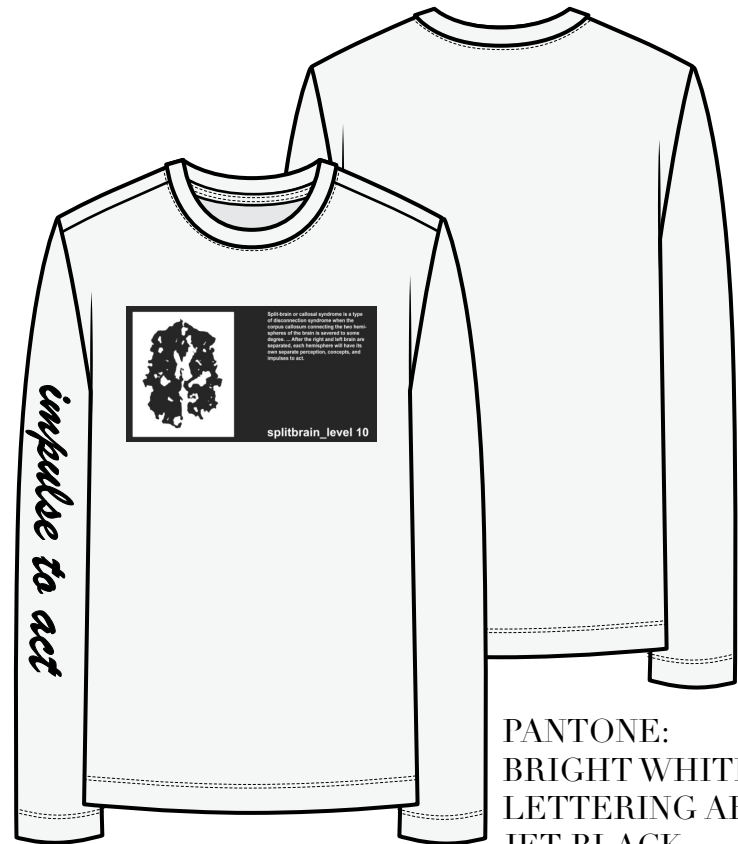

FRONT VIEW:

BACK VIEW:

TECHNICAL INFORMATION:

SELF FABRIC BINDING
@ BACK NECK SEAM

SCREEN PRINT
ARTWORK @
FRONT OF CHEST

SELF FABRIC
COLLAR BAND
W/ EDGESTITCH

SCREEN PRINT
ARTWORK ON RIGHT
SLEEVE

1/8" DOUBLE
NEEDLE COVER
STITCH

SET HEM W/
1/8" DOUBLE
NEEDLE COVER
STITCH

ARTWORK PLACEMENT:

ARTWORK PLACEMENT:
CENTER FRONT. 2.5" FROM NECK SEAM.
LETTERING ARTWORK PLACEMENT:
RIGHT SLEEVE. 6" DOWN FROM SHOULDER POINT

ARTWORK MEASUREMENTS:

splitbrain_level 10

6"

ARTWORK MEASUREMENTS:

COLORWAYS:

PANTONE:
JET BLACK
LETTERING ARTWORK:
BRIGHT WHITE

PANTONE:
BRIGHT WHITE
LETTERING ARTWORK:
JET BLACK

| | | | | | |
|--|---|--|--|---|---|
| <p>COLOR:</p> <table border="1"><tr><td data-bbox="317 1230 485 1482"><p>PANTONE® 19-0303 TCX Jet Black</p></td><td data-bbox="522 1230 690 1482"><p>PANTONE® 11-0601 TPG Bright White</p></td></tr></table> |  <p>PANTONE® 19-0303 TCX Jet Black</p> |  <p>PANTONE® 11-0601 TPG Bright White</p> | <p>FABRIC:</p> <table border="1"><tr><td data-bbox="1272 1211 1581 1500"><p>FABRIC "7024A" FOR QUALITY REFERENCE ONLY.</p></td><td data-bbox="1656 1211 1965 1500"><p>FABRIC "1670A" FOR QUALITY REFERENCE ONLY.</p></td></tr></table> |  <p>FABRIC "7024A" FOR QUALITY REFERENCE ONLY.</p> |  <p>FABRIC "1670A" FOR QUALITY REFERENCE ONLY.</p> |
|  <p>PANTONE® 19-0303 TCX Jet Black</p> |  <p>PANTONE® 11-0601 TPG Bright White</p> | | | | |
|  <p>FABRIC "7024A" FOR QUALITY REFERENCE ONLY.</p> |  <p>FABRIC "1670A" FOR QUALITY REFERENCE ONLY.</p> | | | | |