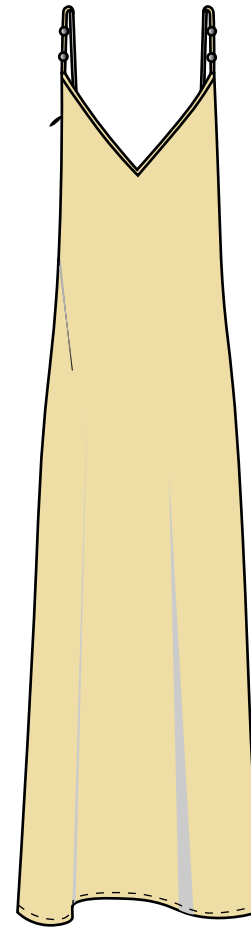

FRAME

COVER SKETCH

SS20

FRONT

BACK

FRAME

CONSTRUCTION CALLOUTS

SS20

*FREE HANGING LINING

FRAME

TREND INSPIRATION

SS20

SLIP DRESS

FRAME

ARTWORK/PRINT

SS20

MELLOW YELLOW
*12-0720 TCX

FRAME

PRINT PLACEMENT

SS20