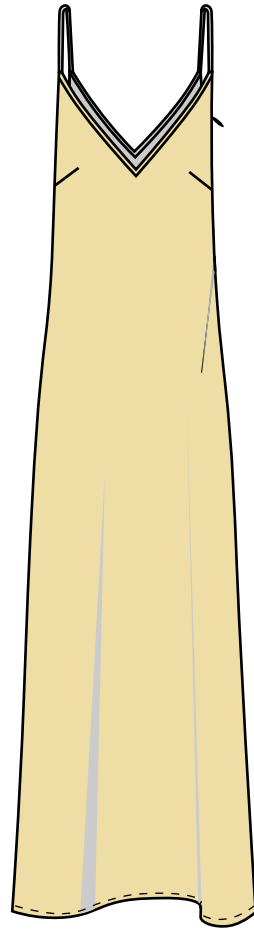

FRAME

COVER SKETCH

SS20

FRONT

BACK

FRAME

CONSTRUCTION CALLOUTS

SS20

*FREE HANGING LINING

FRAME

TREND INSPIRATION

SS20

SLIP DRESS

FRAME

ARTWORK/PRINT

SS20

MELLOW YELLOW
*12-0720 TCX

FRAME

PRINT PLACEMENT

SS20