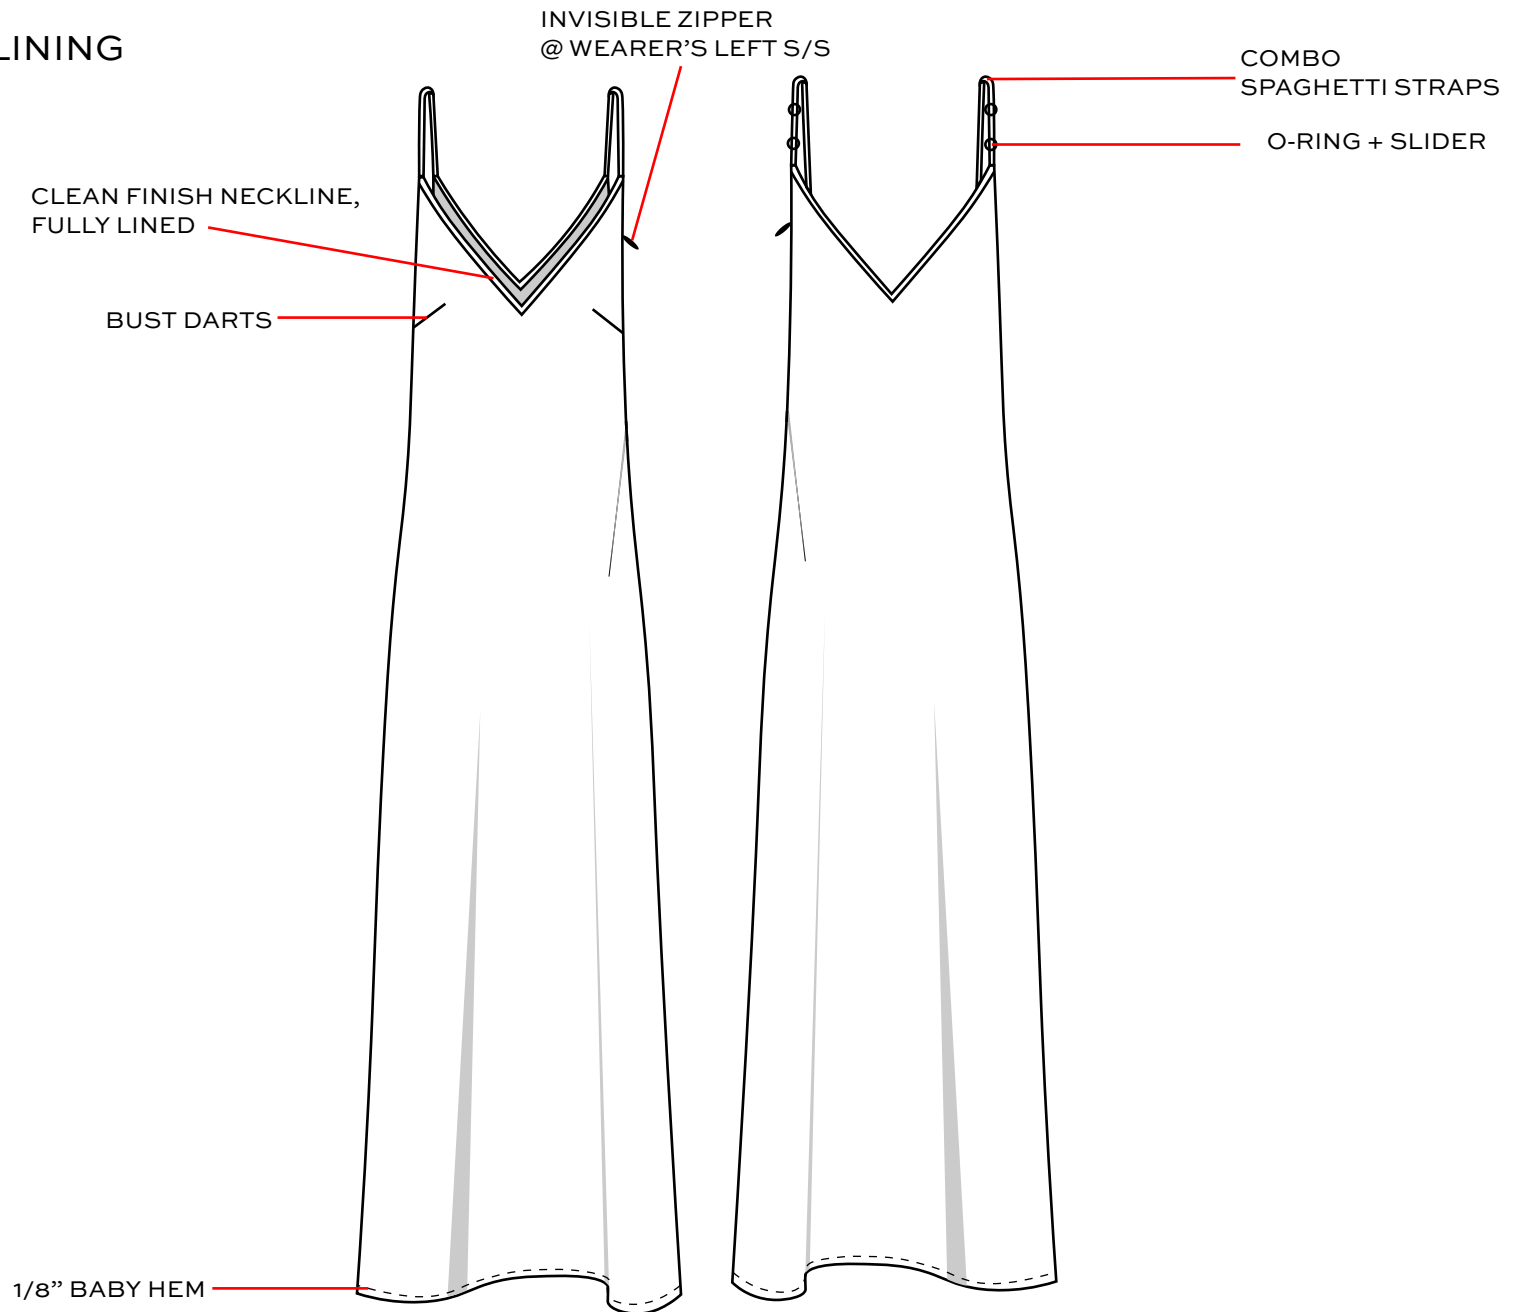

*FREE HANGING LINING

FRAME

TREND INSPIRATION

SS20

SLIP DRESS

FRAME

ARTWORK/PRINT

SS20

MELLOW YELLOW
*12-0720 TCX

FRAME

PRINT PLACEMENT

SS20