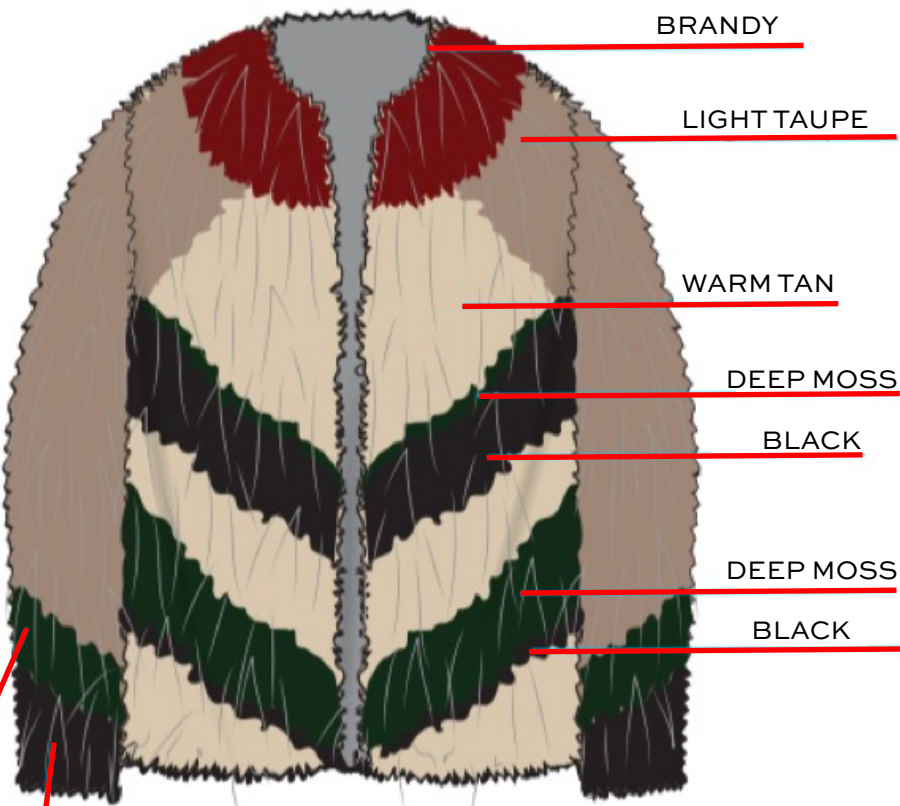

- *FULLY LINED + CLEAN FINISHED
- *5 THREAD WRAPPED HOOK + EYE

HIDDEN WRAPPED FUR HOOKS + EYES
@ CF

SELF NECK FACING

EASE PLEAT

FRAME

ARTWORK/PRINT

PS20

BRANDY

LIGHT TAUPE

WARM TAN

DEEP MOSS

BLACK

FRAME

PRINT PLACEMENT

PS20

TOTAL BODY LENGTH FROM HPS = 27"

FRAME

PRINT PLACEMENT

PS20

DEEP MOSS

BLACK