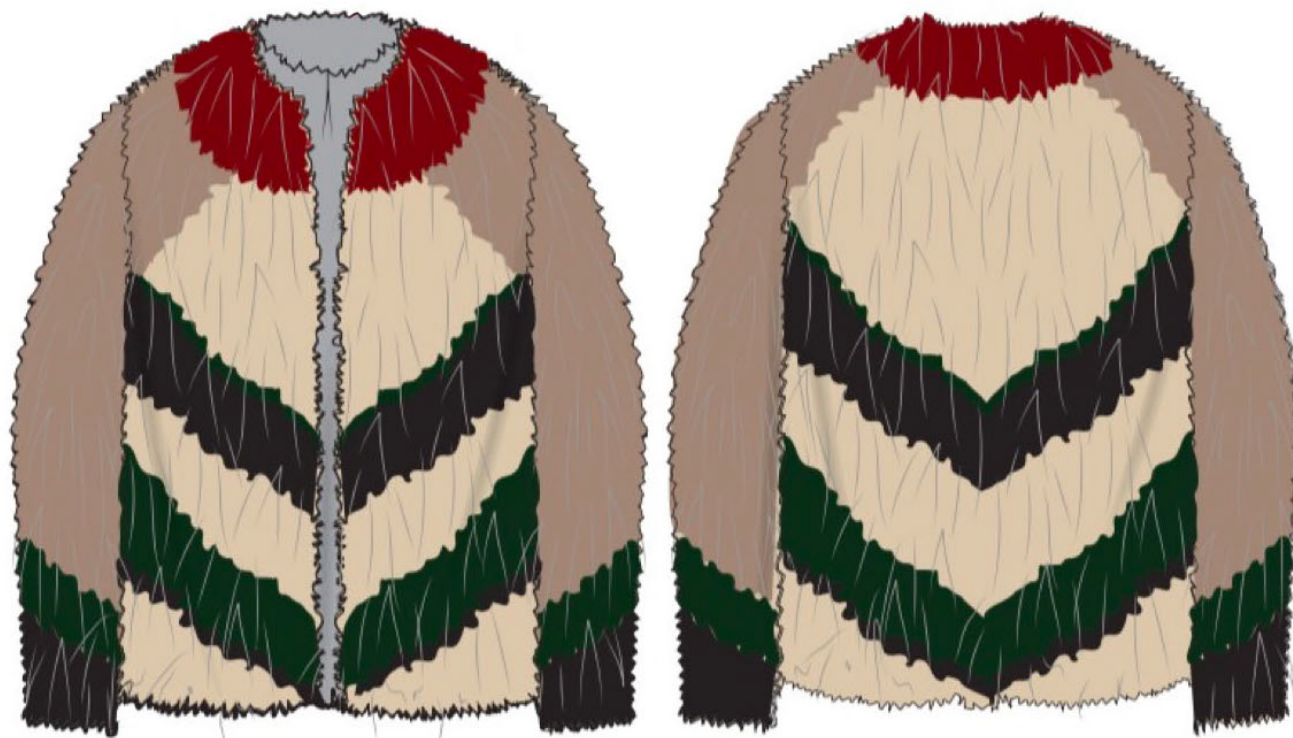

FRAME

COVER SKETCH

PS20

FRONT

BACK

FRAME

CONSTRUCTION CALLOUTS

PS20

- *FULLY LINED + CLEAN FINISHED
- *5 THREAD WRAPPED HOOK + EYE

HIDDEN WRAPPED FUR HOOKS + EYES
@ CF

SELF NECK FACING

EASE PLEAT

FRAME

ARTWORK/PRINT

PS20

BRANDY

LIGHT TAUPE

WARM TAN

DEEP MOSS

BLACK

FRAME

PRINT PLACEMENT

PS20

TOTAL BODY LENGTH FROM HPS = 27"

FRAME

PRINT PLACEMENT

PS20

DEEP MOSS

BLACK