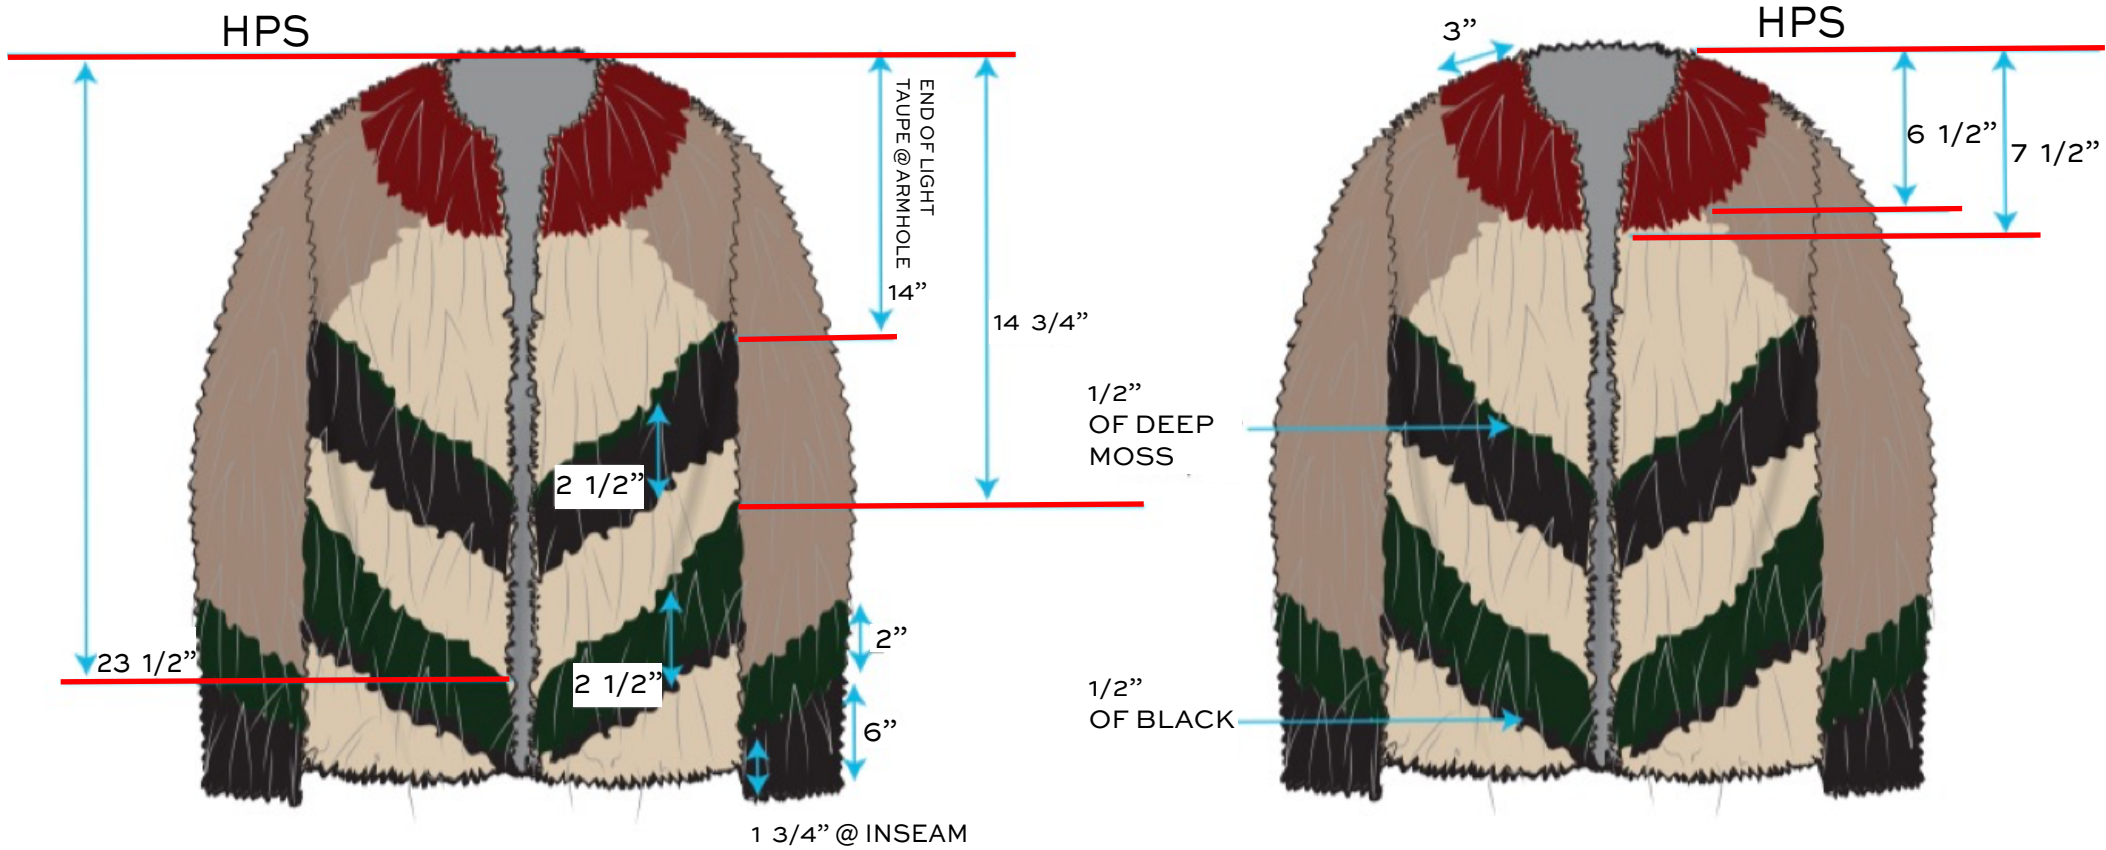

- *FULLY LINED + CLEAN FINISHED
- *5 THREAD WRAPPED HOOK + EYE

HIDDEN WRAPPED FUR HOOKS + EYES
@ CF

SELF NECK FACING

EASE PLEAT

FRAME

ARTWORK/PRINT

PS20

BRANDY

LIGHT TAUPE

WARM TAN

DEEP MOSS

BLACK

FRAME

PRINT PLACEMENT

PS20

TOTAL BODY LENGTH FROM HPS = 27"

FRAME

PRINT PLACEMENT

PS20

DEEP MOSS

BLACK