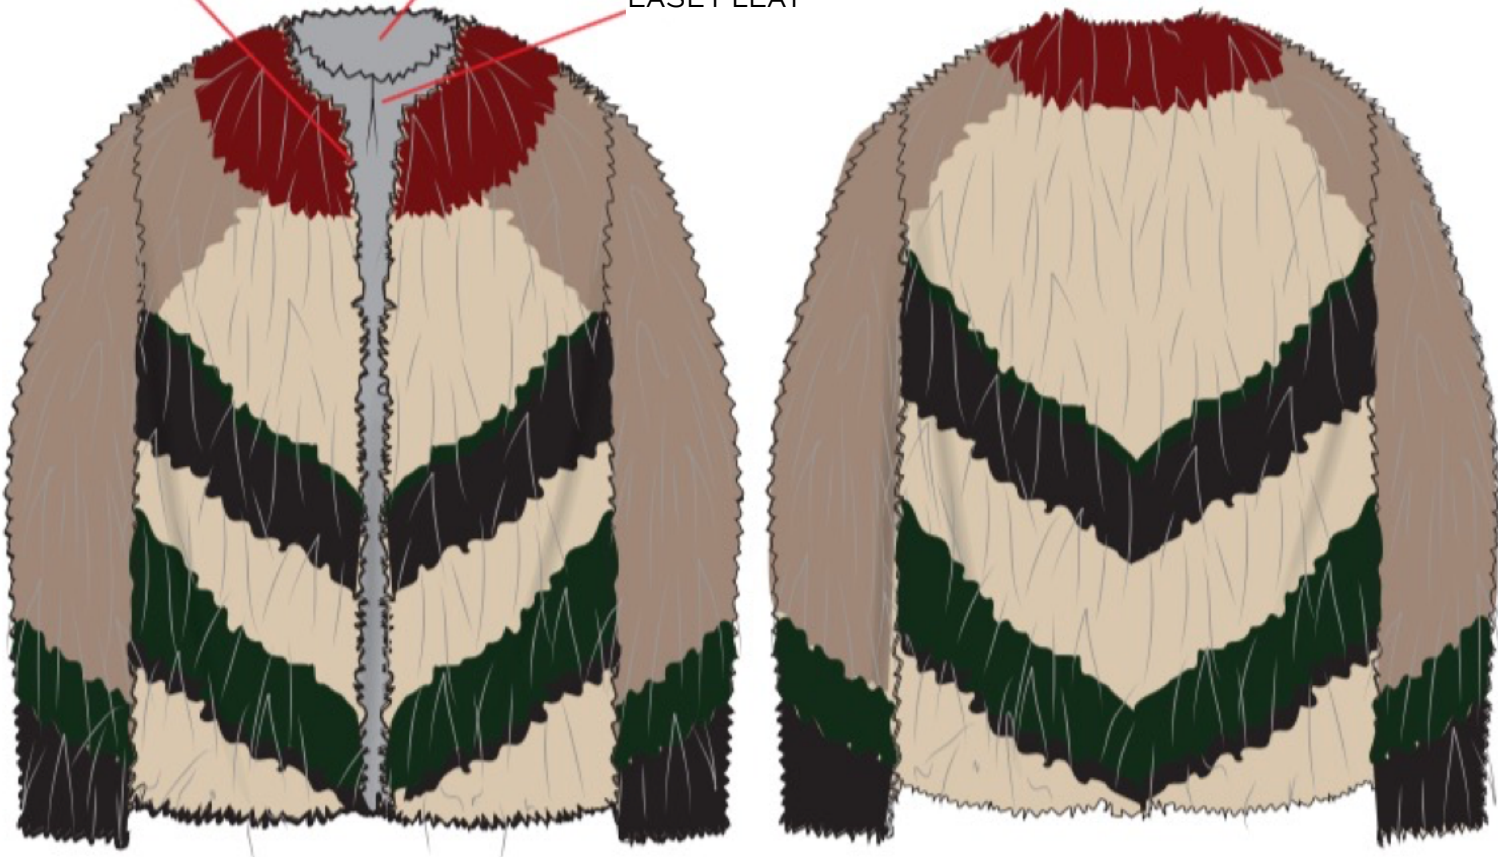

FRAME

COVER SKETCH

PS20

FRONT

BACK

FRAME

CONSTRUCTION CALLOUTS

PS20

- *FULLY LINED + CLEAN FINISHED
- *5 THREAD WRAPPED HOOK + EYE

HIDDEN WRAPPED FUR HOOKS + EYES
@ CF

SELF NECK FACING

EASE PLEAT

FRAME

ARTWORK/PRINT

PS20

BRANDY

LIGHT TAUPE

WARM TAN

DEEP MOSS

BLACK

FRAME

PRINT PLACEMENT

PS20

TOTAL BODY LENGTH FROM HPS = 27"

FRAME

PRINT PLACEMENT

PS20

DEEP MOSS

BLACK