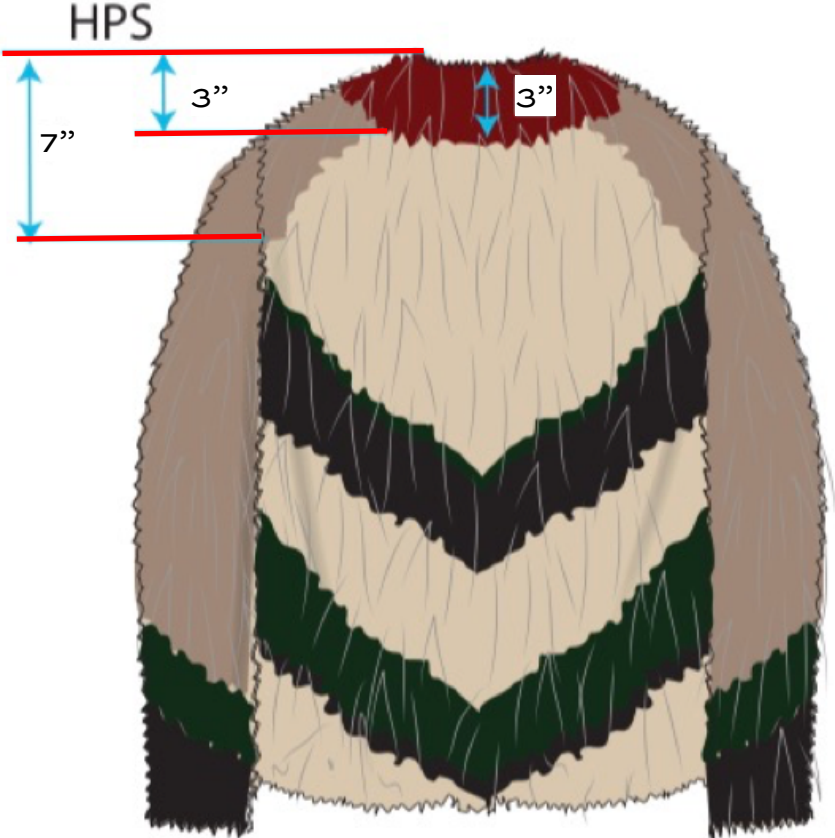

- *FULLY LINED + CLEAN FINISHED
- *5 THREAD WRAPPED HOOK + EYE

HIDDEN WRAPPED FUR HOOKS + EYES
@ CF

SELF NECK FACING

EASE PLEAT

FRAME

ARTWORK/PRINT

PS20

BRANDY

LIGHT TAUPE

WARM TAN

DEEP MOSS

BLACK

FRAME

PRINT PLACEMENT

PS20

TOTAL BODY LENGTH FROM HPS = 27"

FRAME

PRINT PLACEMENT

PS20

DEEP MOSS

BLACK