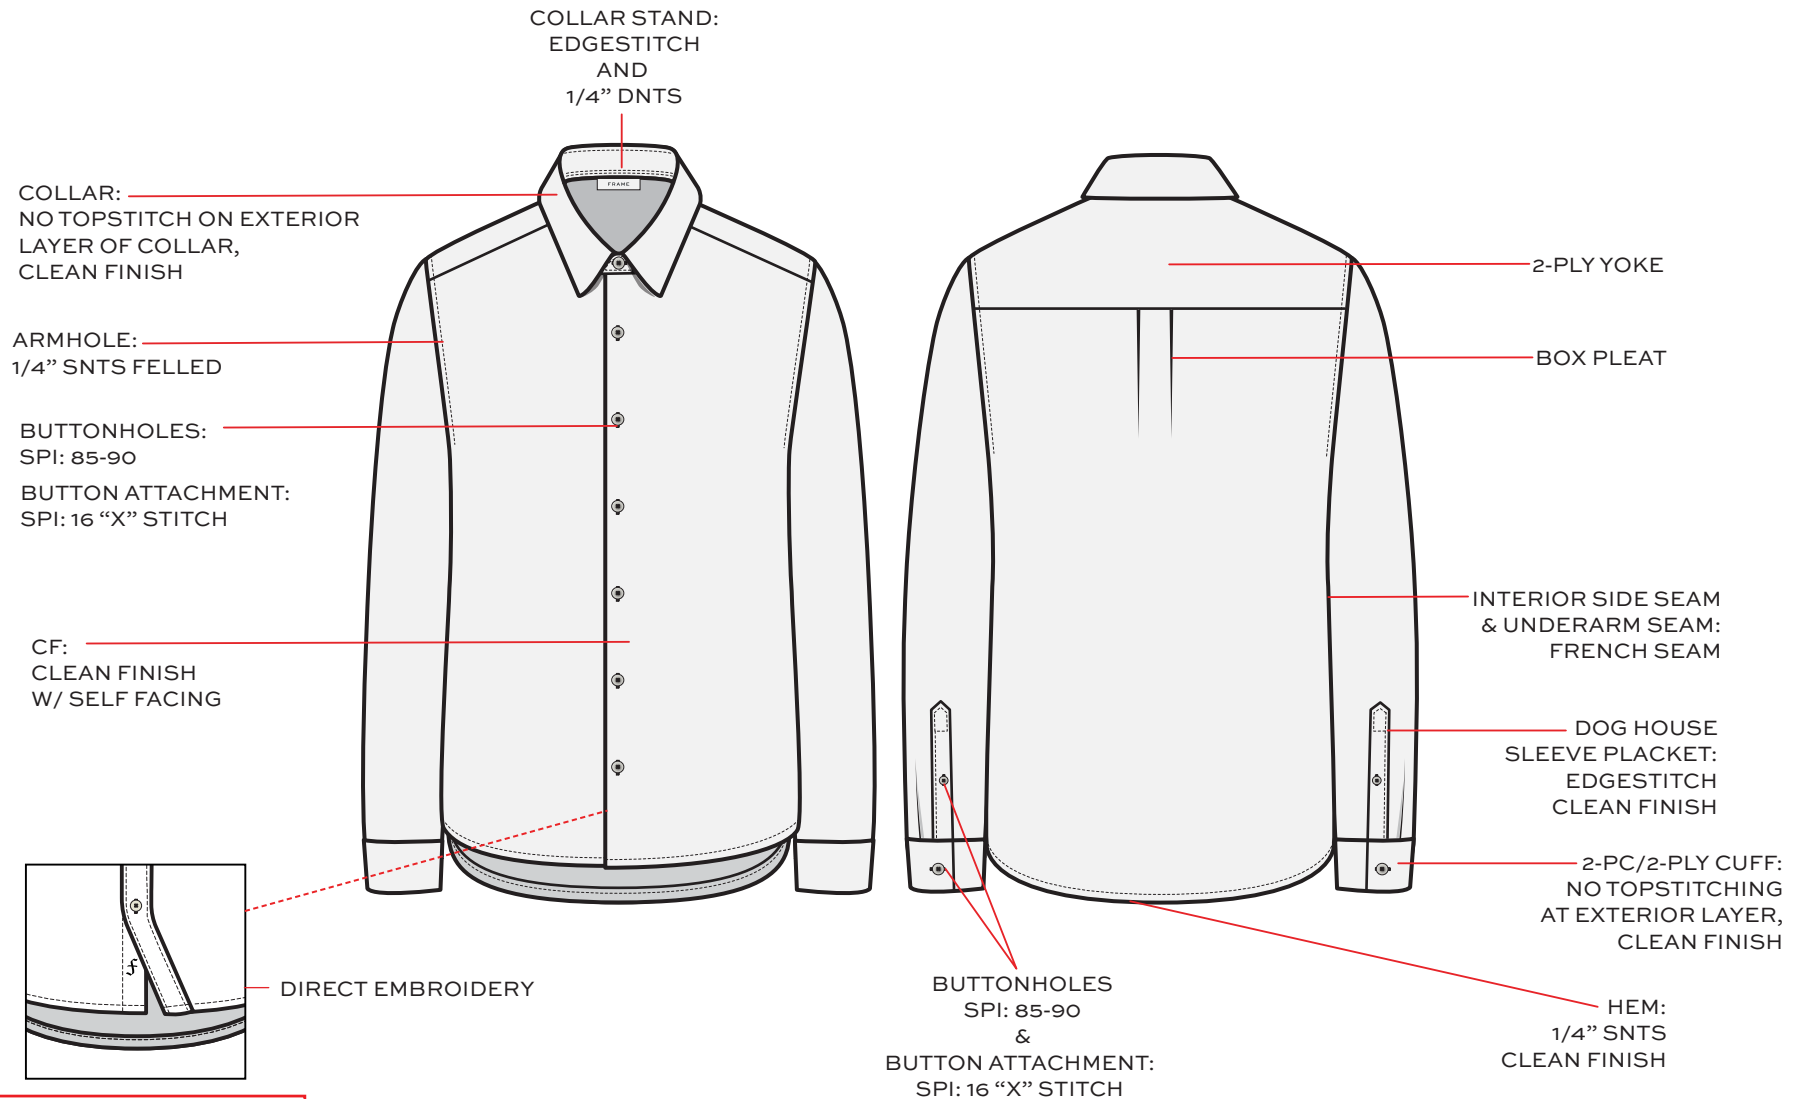

CUT ON CROSS GRAIN,
UNLESS OTHERWISE SPECIFIED:
-COLLAR
-COLLAR STAND
-YOKE
-CUFFS

FRAME

ARTWORK/PRINT

SS20

OVERLAND TREK
*17-0619 TCX

FRAME

PRINT PLACEMENT

SS20